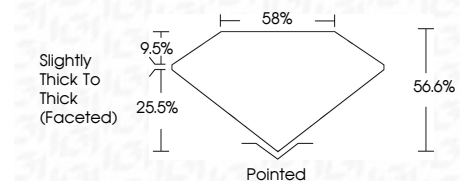

ELECTRONIC COPY

LG643409295
Report verification at igi.org

July 18, 2024
IGI Report Number **LG643409295**
Description **LABORATORY GROWN DIAMOND**
Shape and Cutting Style **HEART MODIFIED BRILLIANT**
Measurements **6.97 X 7.28 X 4.12 MM**

GRADING RESULTS
Carat Weight **1.55 CARAT**
Color Grade **FANCY INTENSE YELLOW**
Clarity Grade **VVS 2**

ADDITIONAL GRADING INFORMATION
Polish **EXCELLENT**
Symmetry **VERY GOOD**
Fluorescence **NONE**
Inscription(s) **IGI LG643409295**
Comments: This Laboratory Grown Diamond was created by Chemical Vapor Deposition (CVD) growth process.

July 18, 2024
IGI Report No **LG643409295**
HEART MODIFIED BRILLIANT
6.97 X 7.28 X 4.12 MM
Carat Weight **1.55 CARAT**
Color Grade **FANCY INTENSE YELLOW**
Clarity Grade **VVS 2**
Depth **56.6%**
Table **25.5%**
Girdle **Slightly Thick To Thick (Faceted)**
Culet **Pointed**
Polish **EXCELLENT**
Symmetry **VERY GOOD**
Fluorescence **NONE**
Inscription(s) **IGI LG643409295**
Comments: This Laboratory Grown Diamond was created by Chemical Vapor Deposition (CVD) growth process.

GRADING RESULTS
Carat Weight **1.55 CARAT**
Color Grade **FANCY INTENSE YELLOW**
Clarity Grade **VVS 2**

ADDITIONAL GRADING INFORMATION
Polish **EXCELLENT**
Symmetry **VERY GOOD**
Fluorescence **NONE**
Inscription(s) **IGI LG643409295**