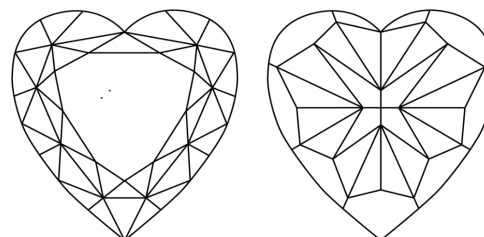

CLARITY CHARACTERISTICS

KEY TO SYMBOLS

Red symbols indicate internal characteristics.
Green symbols indicate external characteristics.

COLOR

D E F G H I J Faint Very Light Light

CLARITY

IF	VS¹⁻²	VS¹⁻²	SI¹⁻²	I¹⁻³
Internally Flawless	Very Very Slightly Included	Very Slightly Included	Slightly Included	Included