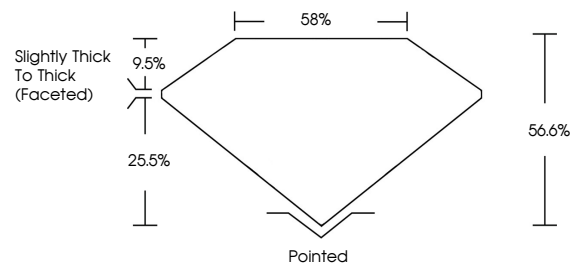

PROPORTIONS