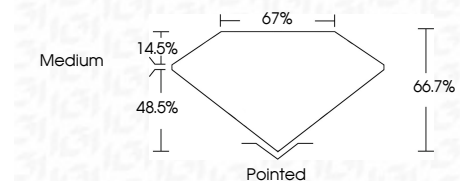

Measurements **8.88 X 6.34 X 4.23 MM**

GRADING RESULTS

Carat Weight **2.08 CARATS**
Color Grade **E**
Clarity Grade **VVS 2**

ADDITIONAL GRADING INFORMATION

Polish **EXCELLENT**
Symmetry **EXCELLENT**
Fluorescence **NONE**
Inscription(s) **IGI LG643416327**
Comments: This Laboratory Grown Diamond was created by Chemical Vapor Deposition (CVD) growth process. Type IIa

July 12, 2024
IGI Report No **LG643416327**
CUT CORNERED RECT. MODIFIED BRILLIANT
8.88 X 6.34 X 4.23 MM
Carat Weight **2.08 CARATS**
Color Grade **E**
Clarity Grade **VVS 2**
Depth **66.7%**
Table **67%**
Girdle **Medium**
Culet **Pointed**
Polish **EXCELLENT**
Symmetry **EXCELLENT**
Fluorescence **NONE**
Inscription(s) **IGI LG643416327**
Comments: This Laboratory Grown Diamond was created by Chemical Vapor Deposition (CVD) growth process. Type IIa

LABORATORY GROWN DIAMOND REPORT

July 12, 2024
IGI Report Number **LG643416327**
Description **LABORATORY GROWN DIAMOND**
Shape and Cutting Style **CUT CORNERED RECTANGULAR
MODIFIED BRILLIANT**
Measurements **8.88 X 6.34 X 4.23 MM**

GRADING RESULTS

Carat Weight **2.08 CARATS**
Color Grade **E**
Clarity Grade **VVS 2**

ADDITIONAL GRADING INFORMATION

Polish **EXCELLENT**
Symmetry **EXCELLENT**
Fluorescence **NONE**
Inscription(s) **IGI LG643416327**