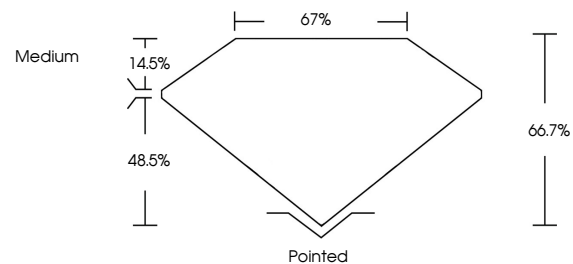

Measurements **8.88 X 6.34 X 4.23 MM**

GRADING RESULTS

Carat Weight **2.08 CARATS**
Color Grade **E**
Clarity Grade **VVS 2**

ADDITIONAL GRADING INFORMATION

Polish **EXCELLENT**
Symmetry **EXCELLENT**
Fluorescence **NONE**
Inscription(s) **IGI LG643416327**
Comments: This Laboratory Grown Diamond was created by Chemical Vapor Deposition (CVD) growth process. Type IIa

July 12, 2024
IGI Report No **LG643416327**
CUT CORNERED RECT. MODIFIED BRILLIANT
8.88 X 6.34 X 4.23 MM
Carat Weight **2.08 CARATS**
Color Grade **E**
Clarity Grade **VVS 2**
Depth **66.7%**
Table **67%**
Girdle **Medium**
Culet **Pointed**
Polish **EXCELLENT**
Symmetry **EXCELLENT**
Fluorescence **NONE**
Inscription(s) **IGI LG643416327**
Comments: This Laboratory Grown Diamond was created by Chemical Vapor Deposition (CVD) growth process. Type IIa

GRADING RESULTS

Carat Weight **2.08 CARATS**
Color Grade **E**
Clarity Grade **VVS 2**

ADDITIONAL GRADING INFORMATION

Polish **EXCELLENT**
Symmetry **EXCELLENT**
Fluorescence **NONE**
Inscription(s) **IGI LG643416327**

Comments: This Laboratory Grown Diamond was created by Chemical Vapor Deposition (CVD) growth process. Type IIa

PROPORTIONS

Sample Image Used

CLARITY CHARACTERISTICS

KEY TO SYMBOLS

Red symbols indicate internal characteristics.
Green symbols indicate external characteristics.