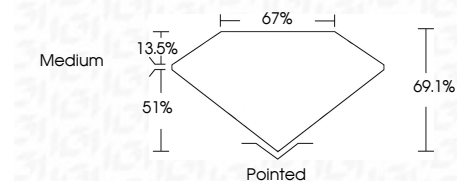

ELECTRONIC COPY

LG643418506
Report verification at igi.org

July 12, 2024
IGI Report Number **LG643418506**

Description **LABORATORY GROWN DIAMOND**

Shape and Cutting Style **CUT CORNERED
RECTANGULAR MODIFIED
BRILLIANT**

Measurements **9.00 X 6.11 X 4.22 MM**

GRADING RESULTS

Carat Weight **2.07 CARATS**

Color Grade **E**

Clarity Grade **VVS 2**

ADDITIONAL GRADING INFORMATION

Polish **EXCELLENT**

Symmetry **EXCELLENT**

Fluorescence **NONE**

Inscription(s) **IGI LG643418506**

Comments: This Laboratory Grown Diamond was created by Chemical Vapor Deposition (CVD) growth process. Type IIa

July 12, 2024
IGI Report No **LG643418506**
CUT CORNERED RECT. MODIFIED BRILLIANT
9.00 X 6.11 X 4.22 MM
Carat Weight **2.07 CARATS**
Color Grade **E**
Clarity Grade **VVS 2**
Depth **69.1%**
Table **67%**
Girdle **Medium**
Culet **Pointed**
Polish **EXCELLENT**
Symmetry **EXCELLENT**
Fluorescence **NONE**
Inscription(s) **IGI LG643418506**
Comments: This Laboratory Grown Diamond was created by Chemical Vapor Deposition (CVD) growth process. Type IIa

LABORATORY GROWN DIAMOND REPORT

July 12, 2024

IGI Report Number **LG643418506**

Description **LABORATORY GROWN DIAMOND**

Shape and Cutting Style **CUT CORNERED RECTANGULAR
MODIFIED BRILLIANT**

Measurements **9.00 X 6.11 X 4.22 MM**