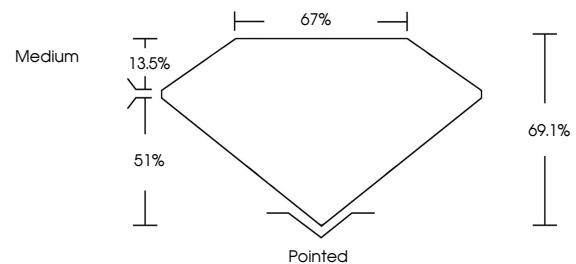

PROPORTIONS