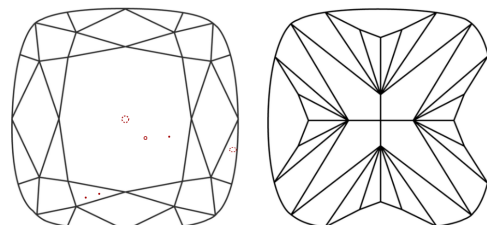

CLARITY CHARACTERISTICS

KEY TO SYMBOLS

Red symbols indicate internal characteristics.
Green symbols indicate external characteristics.