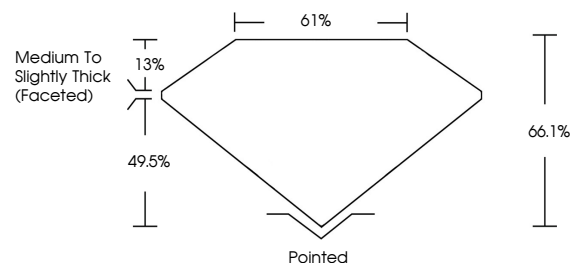

PROPORTIONS