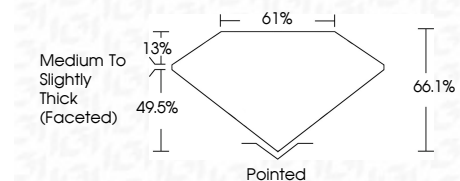

ELECTRONIC COPY

LG643419965
Report verification at igi.org

July 15, 2024
IGI Report Number **LG643419965**
Description **LABORATORY GROWN DIAMOND**
Shape and Cutting Style **SQUARE CUSHION BRILLIANT**
Measurements **6.64 X 6.43 X 4.25 MM**

GRADING RESULTS
Carat Weight **1.39 CARAT**
Color Grade **E**
Clarity Grade **VS 1**

ADDITIONAL GRADING INFORMATION
Polish **VERY GOOD**
Symmetry **EXCELLENT**
Fluorescence **NONE**
Inscription(s) **IGI LG643419965**
Comments: This Laboratory Grown Diamond was created by Chemical Vapor Deposition (CVD) growth process. Type IIa

July 15, 2024
IGI Report No **LG643419965**
SQUARE CUSHION BRILLIANT
6.64 X 6.43 X 4.25 MM
1.39 CARAT
E
VS 1
66.1%
61%
Medium to Slightly Thick (Faceted)
Pointed
Polish **VERY GOOD**
Symmetry **EXCELLENT**
Fluorescence **NONE**
Inscription(s) **IGI LG643419965**
Comments: This Laboratory Grown Diamond was created by Chemical Vapor Deposition (CVD) growth process. Type IIa

LABORATORY GROWN DIAMOND REPORT

July 15, 2024
IGI Report Number **LG643419965**
Description **LABORATORY GROWN DIAMOND**
Shape and Cutting Style **SQUARE CUSHION BRILLIANT**
Measurements **6.64 X 6.43 X 4.25 MM**