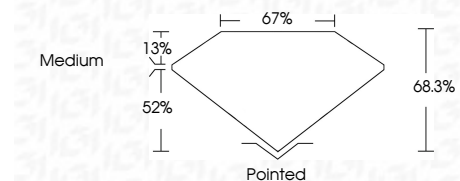

Measurements **12.04 X 8.26 X 5.64 MM**

GRADING RESULTS

Carat Weight **4.90 CARATS**
Color Grade **F**
Clarity Grade **VS 1**

ADDITIONAL GRADING INFORMATION

Polish **EXCELLENT**
Symmetry **EXCELLENT**
Fluorescence **NONE**
Inscription(s) **IGI LG643423019**
Comments: This Laboratory Grown Diamond was created by Chemical Vapor Deposition (CVD) growth process. Type IIa

July 15, 2024
IGI Report No **LG643423019**
CUT CORNERED RECT. MODIFIED BRILLIANT
12.04 X 8.26 X 5.64 MM
Carat Weight **4.90 CARATS**
Color Grade **F**
Clarity Grade **VS 1**
Depth **68.3%**
Table **52%**
Girdle **Medium**
Culet **Pointed**
Polish **EXCELLENT**
Symmetry **EXCELLENT**
Fluorescence **NONE**
Inscription(s) **IGI LG643423019**
Comments: This Laboratory Grown Diamond was created by Chemical Vapor Deposition (CVD) growth process. Type IIa

LABORATORY GROWN DIAMOND REPORT

July 15, 2024
IGI Report Number **LG643423019**
Description **LABORATORY GROWN DIAMOND**
Shape and Cutting Style **CUT CORNERED RECTANGULAR
MODIFIED BRILLIANT**
Measurements **12.04 X 8.26 X 5.64 MM**

GRADING RESULTS

Carat Weight **4.90 CARATS**
Color Grade **F**
Clarity Grade **VS 1**

ADDITIONAL GRADING INFORMATION

Polish **EXCELLENT**
Symmetry **EXCELLENT**
Fluorescence **NONE**
Inscription(s) **IGI LG643423019**