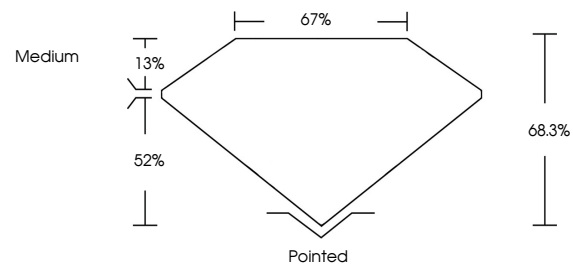

Measurements **12.04 X 8.26 X 5.64 MM**

GRADING RESULTS

Carat Weight **4.90 CARATS**
Color Grade **F**
Clarity Grade **VS 1**

ADDITIONAL GRADING INFORMATION

Polish **EXCELLENT**
Symmetry **EXCELLENT**
Fluorescence **NONE**
Inscription(s) **IGI LG643423019**
Comments: This Laboratory Grown Diamond was created by Chemical Vapor Deposition (CVD) growth process. Type IIa

July 15, 2024
IGI Report No **LG643423019**
CUT CORNERED RECT. MODIFIED BRILLIANT
12.04 X 8.26 X 5.64 MM
Carat Weight **4.90 CARATS**
Color Grade **F**
Clarity Grade **VS 1**
Depth **68.3%**
Table **52%**
Girdle **Medium**
Culet **Pointed**
Polish **EXCELLENT**
Symmetry **EXCELLENT**
Fluorescence **NONE**
Inscription(s) **IGI LG643423019**
Comments: This Laboratory Grown Diamond was created by Chemical Vapor Deposition (CVD) growth process. Type IIa

GRADING RESULTS

Carat Weight **4.90 CARATS**
Color Grade **F**
Clarity Grade **VS 1**

ADDITIONAL GRADING INFORMATION

Polish **EXCELLENT**
Symmetry **EXCELLENT**
Fluorescence **NONE**
Inscription(s) **IGI LG643423019**

Comments: This Laboratory Grown Diamond was created by Chemical Vapor Deposition (CVD) growth process. Type IIa

PROPORTIONS

Sample Image Used

CLARITY CHARACTERISTICS

KEY TO SYMBOLS

Red symbols indicate internal characteristics.
Green symbols indicate external characteristics.