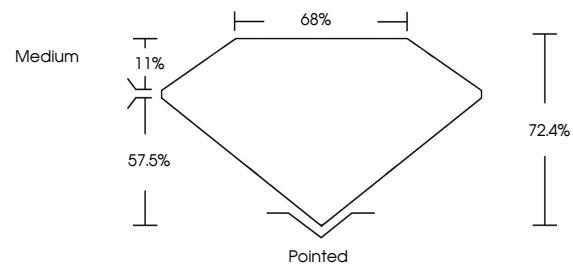

PROPORTIONS