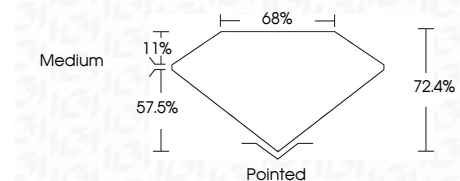

**ELECTRONIC COPY**

LG643429565  
Report verification at igi.org

July 15, 2024  
IGI Report Number **LG643429565**  
Description **LABORATORY GROWN DIAMOND**  
Shape and Cutting Style **PRINCESS CUT**  
Measurements **6.93 X 6.81 X 4.93 MM**

**GRADING RESULTS**

Carat Weight **2.02 CARATS**  
Color Grade **D**  
Clarity Grade **VS 1**

**ADDITIONAL GRADING INFORMATION**

Polish **EXCELLENT**  
Symmetry **EXCELLENT**  
Fluorescence **NONE**  
Inscription(s) **IGI LG643429565**  
Comments: This Laboratory Grown Diamond was created by Chemical Vapor Deposition (CVD) growth process.  
Type IIa

July 15, 2024  
IGI Report No **LG643429565**  
**PRINCESS CUT**  
**2.02 CARATS**  
Carat Weight **D**  
Color Grade **VS 1**  
Depth **72.4%**  
Table **57.5%**  
Girdle **Medium**  
Culet **Pointed**  
Polish **EXCELLENT**  
Symmetry **EXCELLENT**  
Fluorescence **NONE**  
Inscription(s) **IGI LG643429565**

**GRADING RESULTS**

Carat Weight **2.02 CARATS**  
Color Grade **D**  
Clarity Grade **VS 1**

**ADDITIONAL GRADING INFORMATION**

Polish **EXCELLENT**  
Symmetry **EXCELLENT**  
Fluorescence **NONE**  
Inscription(s) **IGI LG643429565**