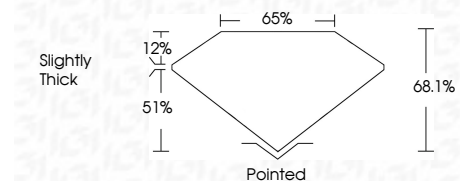

ELECTRONIC COPY

LG643431870
Report verification at igi.org

July 16, 2024
IGI Report Number **LG643431870**
Description **LABORATORY GROWN DIAMOND**
Shape and Cutting Style **CUT CORNERED
RECTANGULAR MODIFIED
BRILLIANT**

Measurements **11.53 X 8.24 X 5.61 MM**

GRADING RESULTS

Carat Weight **4.63 CARATS**
Color Grade **G**
Clarity Grade **VVS 2**

ADDITIONAL GRADING INFORMATION

Polish **EXCELLENT**
Symmetry **EXCELLENT**
Fluorescence **NONE**
Inscription(s) **IGI LG643431870**

Comments: This Laboratory Grown Diamond was created by Chemical Vapor Deposition (CVD) growth process. Type IIa

July 16, 2024
IGI Report No **LG643431870**
CUT CORNERED RECT. MODIFIED BRILLIANT
11.53 X 8.24 X 5.61 MM
Carat Weight **4.63 CARATS**
Color Grade **G**
Clarity Grade **VVS 2**
Depth **68.1%**
Table **51%**
Girdle **Slightly Thick**
Culet **Pointed**
Polish **EXCELLENT**
Symmetry **EXCELLENT**
Fluorescence **NONE**
Inscription(s) **IGI LG643431870**
Comments: This Laboratory Grown Diamond was created by Chemical Vapor Deposition (CVD) growth process. Type IIa

GRADING RESULTS

Carat Weight **4.63 CARATS**
Color Grade **G**
Clarity Grade **VVS 2**

ADDITIONAL GRADING INFORMATION

Polish **EXCELLENT**
Symmetry **EXCELLENT**
Fluorescence **NONE**

Inscription(s) **IGI LG643431870**