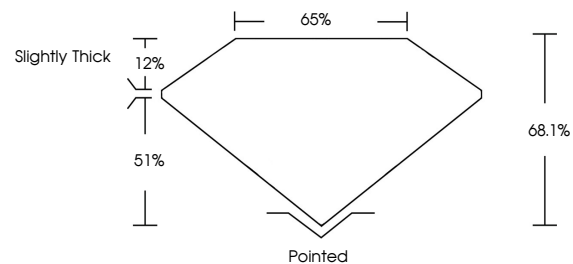

Measurements **11.53 X 8.24 X 5.61 MM**

GRADING RESULTS

Carat Weight **4.63 CARATS**
Color Grade **G**
Clarity Grade **VVS 2**

ADDITIONAL GRADING INFORMATION

Polish **EXCELLENT**
Symmetry **EXCELLENT**
Fluorescence **NONE**
Inscription(s) **IGI LG643431870**

Comments: This Laboratory Grown Diamond was created by Chemical Vapor Deposition (CVD) growth process. Type IIa

July 16, 2024
IGI Report No **LG643431870**
CUT CORNERED RECT. MODIFIED BRILLIANT
11.53 X 8.24 X 5.61 MM
Carat Weight **4.63 CARATS**
Color Grade **G**
Clarity Grade **VVS 2**
Depth **68.1%**
Table **51%**
Girdle **Slightly Thick**
Culet **Pointed**
Polish **EXCELLENT**
Symmetry **EXCELLENT**
Fluorescence **NONE**
Inscription(s) **IGI LG643431870**
Comments: This Laboratory Grown Diamond was created by Chemical Vapor Deposition (CVD) growth process. Type IIa

GRADING RESULTS

Carat Weight **4.63 CARATS**
Color Grade **G**
Clarity Grade **VVS 2**

ADDITIONAL GRADING INFORMATION

Polish **EXCELLENT**
Symmetry **EXCELLENT**
Fluorescence **NONE**

Inscription(s) **IGI LG643431870**

Comments: This Laboratory Grown Diamond was created by Chemical Vapor Deposition (CVD) growth process. Type IIa

PROPORTIONS

Sample Image Used

CLARITY CHARACTERISTICS

KEY TO SYMBOLS

Red symbols indicate internal characteristics.
Green symbols indicate external characteristics.