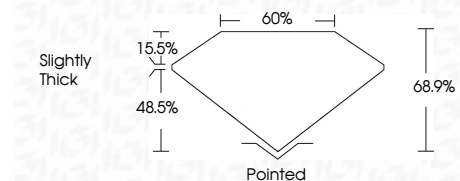

Measurements **9.67 X 6.57 X 4.53 MM**

GRADING RESULTS

Carat Weight **2.51 CARATS**
Color Grade **E**
Clarity Grade **VVS 2**

ADDITIONAL GRADING INFORMATION

Polish **EXCELLENT**
Symmetry **EXCELLENT**
Fluorescence **NONE**
Inscription(s) **IGI LG643432967**

Comments: This Laboratory Grown Diamond was created by Chemical Vapor Deposition (CVD) growth process. Type IIa

July 12, 2024
IGI Report No **LG643432967**
CUT CORNERED RECT. MODIFIED BRILLIANT
9.67 X 6.57 X 4.53 MM
Carat Weight **2.51 CARATS**
Color Grade **E**
Clarity Grade **VVS 2**
Depth **48.5%**
Table **15.5%**
Girdle **Slightly Thick**
Culet **Pointed**
Polish **EXCELLENT**
Symmetry **EXCELLENT**
Fluorescence **NONE**
Inscription(s) **IGI LG643432967**
Comments: This Laboratory Grown Diamond was created by Chemical Vapor Deposition (CVD) growth process. Type IIa

LABORATORY GROWN DIAMOND REPORT

July 12, 2024
IGI Report Number **LG643432967**
Description **LABORATORY GROWN DIAMOND**
Shape and Cutting Style **CUT CORNERED RECTANGULAR
MODIFIED BRILLIANT**
Measurements **9.67 X 6.57 X 4.53 MM**

GRADING RESULTS

Carat Weight **2.51 CARATS**
Color Grade **E**
Clarity Grade **VVS 2**

ADDITIONAL GRADING INFORMATION

Polish **EXCELLENT**
Symmetry **EXCELLENT**
Fluorescence **NONE**

Inscription(s) **IGI LG643432967**