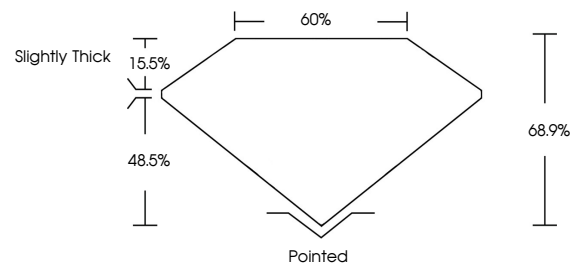

Measurements **9.67 X 6.57 X 4.53 MM**

GRADING RESULTS

Carat Weight **2.51 CARATS**
Color Grade **E**
Clarity Grade **VVS 2**

ADDITIONAL GRADING INFORMATION

Polish **EXCELLENT**
Symmetry **EXCELLENT**
Fluorescence **NONE**
Inscription(s) **IGI LG643432967**

Comments: This Laboratory Grown Diamond was created by Chemical Vapor Deposition (CVD) growth process. Type IIa

July 12, 2024
IGI Report No **LG643432967**
CUT CORNERED RECT. MODIFIED BRILLIANT
9.67 X 6.57 X 4.53 MM
Carat Weight **2.51 CARATS**
Color Grade **E**
Clarity Grade **VVS 2**
Depth **48.5%**
Table **15.5%**
Girdle **Slightly Thick**
Culet **Pointed**
Polish **EXCELLENT**
Symmetry **EXCELLENT**
Fluorescence **NONE**
Inscription(s) **IGI LG643432967**
Comments: This Laboratory Grown Diamond was created by Chemical Vapor Deposition (CVD) growth process. Type IIa

GRADING RESULTS

Carat Weight **2.51 CARATS**
Color Grade **E**
Clarity Grade **VVS 2**

ADDITIONAL GRADING INFORMATION

Polish **EXCELLENT**
Symmetry **EXCELLENT**
Fluorescence **NONE**

Inscription(s) **IGI LG643432967**

Comments: This Laboratory Grown Diamond was created by Chemical Vapor Deposition (CVD) growth process. Type IIa

PROPORTIONS

Sample Image Used

CLARITY CHARACTERISTICS

KEY TO SYMBOLS

Red symbols indicate internal characteristics.
Green symbols indicate external characteristics.