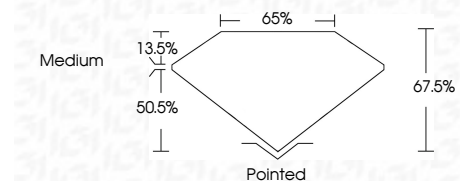

ELECTRONIC COPY

LG643434710
Report verification at igi.org

July 18, 2024
IGI Report Number **LG643434710**
Description **LABORATORY GROWN DIAMOND**
Shape and Cutting Style **CUT CORNERED RECTANGULAR MODIFIED BRILLIANT**

Measurements **8.80 X 6.33 X 4.27 MM**

GRADING RESULTS

Carat Weight **2.03 CARATS**
Color Grade **E**
Clarity Grade **SI 1**

ADDITIONAL GRADING INFORMATION

Polish **EXCELLENT**
Symmetry **EXCELLENT**
Fluorescence **NONE**
Inscription(s) **IGI LG643434710**

Comments: This Laboratory Grown Diamond was created by Chemical Vapor Deposition (CVD) growth process. Type IIa

July 18, 2024
IGI Report No **LG643434710**
CUT CORNERED RECT. MODIFIED BRILLIANT
8.80 X 6.33 X 4.27 MM
Carat Weight **2.03 CARATS**
Color Grade **E**
Clarity Grade **SI 1**
Depth **13.5%**
Table **50.5%**
Girdle **Medium**
Culet **Pointed**
Polish **EXCELLENT**
Symmetry **EXCELLENT**
Fluorescence **NONE**
Inscription(s) **IGI LG643434710**
Comments: This Laboratory Grown Diamond was created by Chemical Vapor Deposition (CVD) growth process. Type IIa

GRADING RESULTS

Carat Weight **2.03 CARATS**
Color Grade **E**
Clarity Grade **SI 1**

ADDITIONAL GRADING INFORMATION

Polish **EXCELLENT**
Symmetry **EXCELLENT**
Fluorescence **NONE**

Inscription(s) **IGI LG643434710**