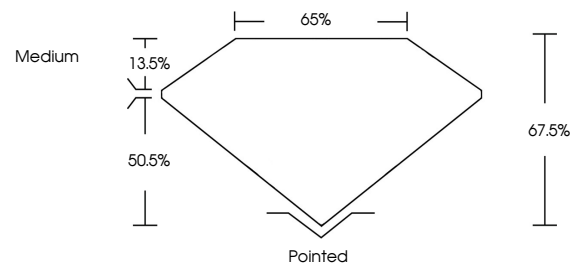

Measurements **8.80 X 6.33 X 4.27 MM**

GRADING RESULTS

Carat Weight **2.03 CARATS**
Color Grade **E**
Clarity Grade **SI 1**

ADDITIONAL GRADING INFORMATION

Polish **EXCELLENT**
Symmetry **EXCELLENT**
Fluorescence **NONE**
Inscription(s) **IGI LG643434710**

Comments: This Laboratory Grown Diamond was created by Chemical Vapor Deposition (CVD) growth process. Type IIa

July 18, 2024
IGI Report No **LG643434710**
CUT CORNERED RECT. MODIFIED BRILLIANT
8.80 X 6.33 X 4.27 MM
Carat Weight **2.03 CARATS**
Color Grade **E**
Clarity Grade **SI 1**
Depth **13.5%**
Table **50.5%**
Girdle **Medium**
Culet **Pointed**
Polish **EXCELLENT**
Symmetry **EXCELLENT**
Fluorescence **NONE**
Inscription(s) **IGI LG643434710**
Comments: This Laboratory Grown Diamond was created by Chemical Vapor Deposition (CVD) growth process. Type IIa

GRADING RESULTS

Carat Weight **2.03 CARATS**
Color Grade **E**
Clarity Grade **SI 1**

ADDITIONAL GRADING INFORMATION

Polish **EXCELLENT**
Symmetry **EXCELLENT**
Fluorescence **NONE**

Inscription(s) **IGI LG643434710**

Comments: This Laboratory Grown Diamond was created by Chemical Vapor Deposition (CVD) growth process. Type IIa

PROPORTIONS

Sample Image Used

CLARITY CHARACTERISTICS

KEY TO SYMBOLS

Red symbols indicate internal characteristics.
Green symbols indicate external characteristics.