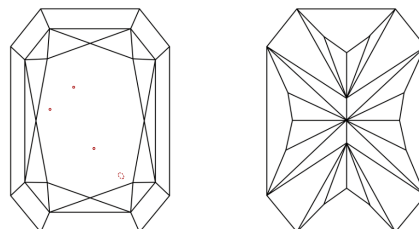

CLARITY CHARACTERISTICS

KEY TO SYMBOLS

Red symbols indicate internal characteristics.
Green symbols indicate external characteristics.

COLOR

D E F G H I J Faint Very Light Light

CLARITY

IF VS¹⁻² VS¹⁻² SI¹⁻² I¹⁻³
Internally Flawless Very Very Slightly Included Very Slightly Included Slightly Included Included