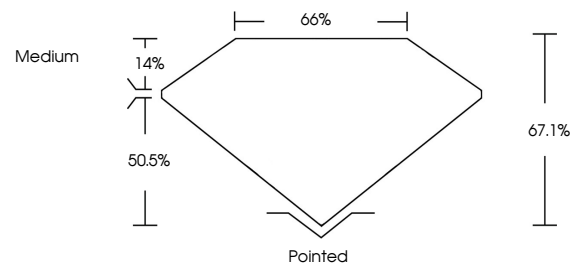

PROPORTIONS