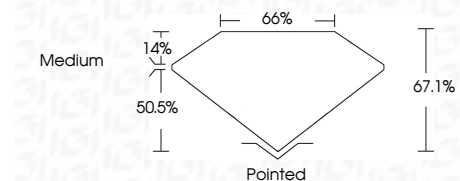

Measurements **9.33 X 6.21 X 4.17 MM**

**GRADING RESULTS**

Carat Weight **2.07 CARATS**  
Color Grade **D**  
Clarity Grade **VS 1**

**ADDITIONAL GRADING INFORMATION**

Polish **EXCELLENT**  
Symmetry **EXCELLENT**  
Fluorescence **NONE**  
Inscription(s) **IGI LG643438382**

Comments: This Laboratory Grown Diamond was created by Chemical Vapor Deposition (CVD) growth process. Type IIa

July 15, 2024  
IGI Report No LG643438382  
CUT CORNERED RECT. MODIFIED BRILLIANT  
9.33 X 6.21 X 4.17 MM  
2.07 CARATS  
D  
2.07 CARATS  
D  
VS 1  
67.1%  
50.5%  
Medium  
Pointed  
EXCELLENT  
EXCELLENT  
NONE  
IGI LG643438382  
Comments: This Laboratory Grown Diamond was created by Chemical Vapor Deposition (CVD) growth process. Type IIa

**LABORATORY GROWN DIAMOND REPORT**

July 15, 2024  
IGI Report Number **LG643438382**  
Description **LABORATORY GROWN DIAMOND**  
Shape and Cutting Style **CUT CORNERED RECTANGULAR  
MODIFIED BRILLIANT**  
Measurements **9.33 X 6.21 X 4.17 MM**

**GRADING RESULTS**

Carat Weight **2.07 CARATS**  
Color Grade **D**  
Clarity Grade **VS 1**

**ADDITIONAL GRADING INFORMATION**

Polish **EXCELLENT**  
Symmetry **EXCELLENT**  
Fluorescence **NONE**

Inscription(s) **IGI LG643438382**