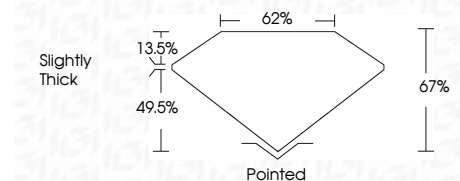

Measurements **12.46 X 8.83 X 5.92 MM**

GRADING RESULTS

Carat Weight **5.68 CARATS**
Color Grade **E**
Clarity Grade **VS 2**

ADDITIONAL GRADING INFORMATION

Polish **EXCELLENT**
Symmetry **EXCELLENT**
Fluorescence **NONE**
Inscription(s) **IGI LG643439230**
Comments: This Laboratory Grown Diamond was created by Chemical Vapor Deposition (CVD) growth process. Type IIa

July 24, 2024
IGI Report No **LG643439230**
CUT CORNERED RECT. MODIFIED BRILLIANT
12.46 X 8.83 X 5.92 MM
Carat Weight **5.68 CARATS**
Color Grade **E**
Clarity Grade **VS 2**
Depth **67%**
Table **62%**
Girdle **Slightly Thick**
Culet **Pointed**
Polish **EXCELLENT**
Symmetry **EXCELLENT**
Fluorescence **NONE**
Inscription(s) **IGI LG643439230**
Comments: This Laboratory Grown Diamond was created by Chemical Vapor Deposition (CVD) growth process. Type IIa

LABORATORY GROWN DIAMOND REPORT

July 24, 2024
IGI Report Number **LG643439230**
Description **LABORATORY GROWN DIAMOND**
Shape and Cutting Style **CUT CORNERED RECTANGULAR
MODIFIED BRILLIANT**
Measurements **12.46 X 8.83 X 5.92 MM**

GRADING RESULTS

Carat Weight **5.68 CARATS**
Color Grade **E**
Clarity Grade **VS 2**

ADDITIONAL GRADING INFORMATION

Polish **EXCELLENT**
Symmetry **EXCELLENT**
Fluorescence **NONE**
Inscription(s) **IGI LG643439230**