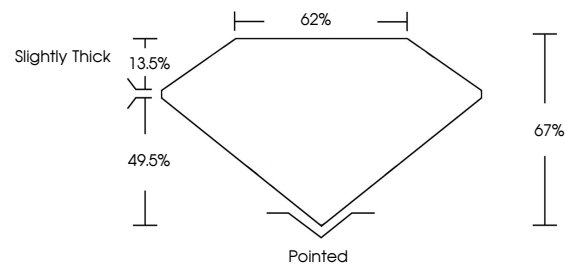

Measurements **12.46 X 8.83 X 5.92 MM**

GRADING RESULTS

Carat Weight **5.68 CARATS**
Color Grade **E**
Clarity Grade **VS 2**

ADDITIONAL GRADING INFORMATION

Polish **EXCELLENT**
Symmetry **EXCELLENT**
Fluorescence **NONE**
Inscription(s) **IGI LG643439230**
Comments: This Laboratory Grown Diamond was created by Chemical Vapor Deposition (CVD) growth process. Type IIa

July 24, 2024
IGI Report No **LG643439230**
CUT CORNERED RECT. MODIFIED BRILLIANT
12.46 X 8.83 X 5.92 MM
Carat Weight **5.68 CARATS**
Color Grade **E**
Clarity Grade **VS 2**
Depth **67%**
Table **62%**
Girdle **Slightly Thick**
Culet **Pointed**
Polish **EXCELLENT**
Symmetry **EXCELLENT**
Fluorescence **NONE**
Inscription(s) **IGI LG643439230**
Comments: This Laboratory Grown Diamond was created by Chemical Vapor Deposition (CVD) growth process. Type IIa

GRADING RESULTS

Carat Weight **5.68 CARATS**
Color Grade **E**
Clarity Grade **VS 2**

ADDITIONAL GRADING INFORMATION

Polish **EXCELLENT**
Symmetry **EXCELLENT**
Fluorescence **NONE**
Inscription(s) **IGI LG643439230**

Comments: This Laboratory Grown Diamond was created by Chemical Vapor Deposition (CVD) growth process. Type IIa

PROPORTIONS

Sample Image Used

CLARITY CHARACTERISTICS

KEY TO SYMBOLS

Red symbols indicate internal characteristics.
Green symbols indicate external characteristics.