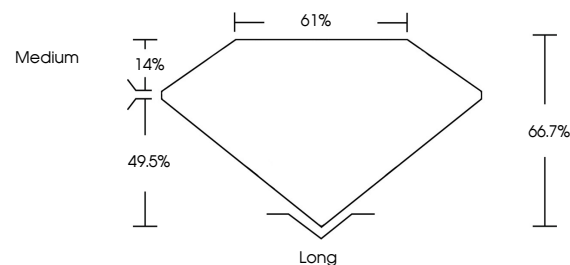

PROPORTIONS