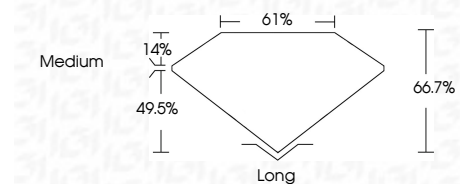

ELECTRONIC COPY

LG643441414
Report verification at igi.org

July 15, 2024
IGI Report Number **LG643441414**
Description **LABORATORY GROWN DIAMOND**
Shape and Cutting Style **EMERALD CUT**
Measurements **6.90 X 4.86 X 3.24 MM**

GRADING RESULTS
Carat Weight **1.06 CARAT**
Color Grade **G**
Clarity Grade **VVS 2**

ADDITIONAL GRADING INFORMATION
Polish **EXCELLENT**
Symmetry **EXCELLENT**
Fluorescence **NONE**
Inscription(s) **IGI LG643441414**
Comments: This Laboratory Grown Diamond was created by Chemical Vapor Deposition (CVD) growth process. Type IIa

July 15, 2024
IGI Report No. **LG643441414**
EMERALD CUT
6.90 X 4.86 X 3.24 MM
1.06 CARAT
Color Grade **G**
Clarity Grade **VVS 2**
Depth **66.7%**
Table **61%**
Girdle **Medium**
Culet **Long**
Polish **EXCELLENT**
Symmetry **EXCELLENT**
Fluorescence **NONE**
Inscription(s) **IGI LG643441414**

Comments: This Laboratory Grown Diamond was created by Chemical Vapor Deposition (CVD) growth process. Type IIa

LABORATORY GROWN DIAMOND REPORT

July 15, 2024
IGI Report Number **LG643441414**
Description **LABORATORY GROWN DIAMOND**
Shape and Cutting Style **EMERALD CUT**
Measurements **6.90 X 4.86 X 3.24 MM**