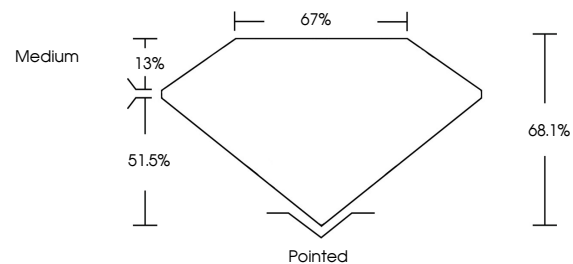

PROPORTIONS