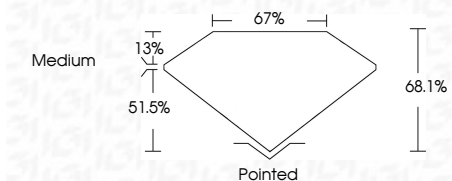

Measurements **9.60 X 6.87 X 4.68 MM**

**GRADING RESULTS**

Carat Weight **2.68 CARATS**  
Color Grade **F**  
Clarity Grade **VS 1**

**ADDITIONAL GRADING INFORMATION**

Polish **EXCELLENT**  
Symmetry **EXCELLENT**  
Fluorescence **NONE**  
Inscription(s) **IGI LG643450011**  
Comments: This Laboratory Grown Diamond was created by Chemical Vapor Deposition (CVD) growth process. Type IIa

**IGI**

July 17, 2024  
IGI Report No. LG643450011  
CUT CORNERED RECT. MODIFIED BRILLIANT  
9.60 X 6.87 X 4.68 MM  
2.68 CARATS  
F  
VS 1  
68.1%  
51.5%  
67%  
Medium  
Pointed  
EXCELLENT  
EXCELLENT  
NONE  
IGI LG643450011  
Comments: This Laboratory Grown Diamond was created by Chemical Vapor Deposition (CVD) growth process. Type IIa

**LABORATORY GROWN DIAMOND REPORT**

July 17, 2024  
IGI Report Number **LG643450011**  
Description **LABORATORY GROWN DIAMOND**  
Shape and Cutting Style **CUT CORNERED RECTANGULAR  
MODIFIED BRILLIANT**  
Measurements **9.60 X 6.87 X 4.68 MM**

**GRADING RESULTS**

Carat Weight **2.68 CARATS**  
Color Grade **F**  
Clarity Grade **VS 1**

**ADDITIONAL GRADING INFORMATION**

Polish **EXCELLENT**  
Symmetry **EXCELLENT**  
Fluorescence **NONE**  
Inscription(s) **IGI LG643450011**