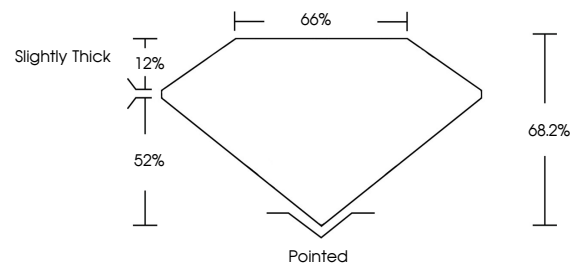

Measurements **10.86 X 7.96 X 5.43 MM**

GRADING RESULTS

Carat Weight **4.07 CARATS**
Color Grade **F**
Clarity Grade **VS 2**

ADDITIONAL GRADING INFORMATION

Polish **EXCELLENT**
Symmetry **EXCELLENT**
Fluorescence **NONE**
Inscription(s) **(IGI) LG643450253**
Comments: This Laboratory Grown Diamond was created by Chemical Vapor Deposition (CVD) growth process. Type IIa

July 17, 2024
IGI Report No **LG643450253**
CUT CORNERED RECT. MODIFIED BRILLIANT
10.86 X 7.96 X 5.43 MM
4.07 CARATS
Carat Weight **F**
Color Grade **VS 2**
Clarity Grade **68.2%**
Depth **52%**
Table **Slightly Thick**
Girdle **Pointed**
Culet **EXCELLENT**
Polish **EXCELLENT**
Symmetry **NONE**
Fluorescence **(IGI) LG643450253**
Inscription(s)
Comments: This Laboratory Grown Diamond was created by Chemical Vapor Deposition (CVD) growth process. Type IIa

GRADING RESULTS

Carat Weight **4.07 CARATS**
Color Grade **F**
Clarity Grade **VS 2**

ADDITIONAL GRADING INFORMATION

Polish **EXCELLENT**
Symmetry **EXCELLENT**
Fluorescence **NONE**
Inscription(s) **(IGI) LG643450253**

Comments: This Laboratory Grown Diamond was created by Chemical Vapor Deposition (CVD) growth process. Type IIa

PROPORTIONS

Sample Image Used

CLARITY CHARACTERISTICS

KEY TO SYMBOLS

Red symbols indicate internal characteristics.
Green symbols indicate external characteristics.