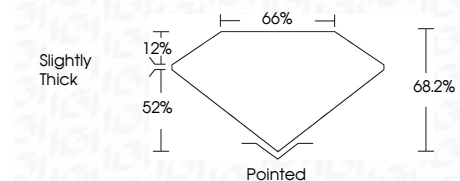

Measurements **10.86 X 7.96 X 5.43 MM**

GRADING RESULTS

Carat Weight **4.07 CARATS**
Color Grade **F**
Clarity Grade **VS 2**

ADDITIONAL GRADING INFORMATION

Polish **EXCELLENT**
Symmetry **EXCELLENT**
Fluorescence **NONE**
Inscription(s) **(IGI) LG643450253**
Comments: This Laboratory Grown Diamond was created by Chemical Vapor Deposition (CVD) growth process. Type IIa

July 17, 2024
IGI Report No **LG643450253**
CUT CORNERED RECT. MODIFIED BRILLIANT
10.86 X 7.96 X 5.43 MM
4.07 CARATS
Carat Weight **F**
Color Grade **VS 2**
Clarity Grade **68.2%**
Depth **52%**
Table **Slightly Thick**
Girdle **Pointed**
Culet **EXCELLENT**
Polish **EXCELLENT**
Symmetry **NONE**
Fluorescence **(IGI) LG643450253**
Inscription(s)
Comments: This Laboratory Grown Diamond was created by Chemical Vapor Deposition (CVD) growth process. Type IIa

LABORATORY GROWN DIAMOND REPORT

July 17, 2024
IGI Report Number **LG643450253**
Description **LABORATORY GROWN DIAMOND**
Shape and Cutting Style **CUT CORNERED RECTANGULAR
MODIFIED BRILLIANT**
Measurements **10.86 X 7.96 X 5.43 MM**

GRADING RESULTS

Carat Weight **4.07 CARATS**
Color Grade **F**
Clarity Grade **VS 2**

ADDITIONAL GRADING INFORMATION

Polish **EXCELLENT**
Symmetry **EXCELLENT**
Fluorescence **NONE**
Inscription(s) **(IGI) LG643450253**