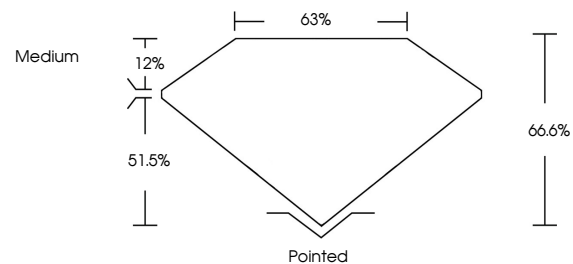

Measurements **8.99 X 6.23 X 4.15 MM**

GRADING RESULTS

Carat Weight **1.97 CARAT**
Color Grade **D**
Clarity Grade **VS 1**

ADDITIONAL GRADING INFORMATION

Polish **EXCELLENT**
Symmetry **EXCELLENT**
Fluorescence **NONE**
Inscription(s) **(IGI) LG643453660**
Comments: This Laboratory Grown Diamond was created by Chemical Vapor Deposition (CVD) growth process. Type IIa

July 15, 2024
IGI Report No **LG643453660**
CUT CORNERED RECT. MODIFIED BRILLIANT
8.99 X 6.23 X 4.15 MM
Carat Weight **1.97 CARAT**
Color Grade **D**
Clarity Grade **VS 1**
Depth **66.6%**
Table **63%**
Girdle **Medium**
Culet **Pointed**
Polish **EXCELLENT**
Symmetry **EXCELLENT**
Fluorescence **NONE**
Inscription(s) **(IGI) LG643453660**
Comments: This Laboratory Grown Diamond was created by Chemical Vapor Deposition (CVD) growth process. Type IIa

GRADING RESULTS

Carat Weight **1.97 CARAT**
Color Grade **D**
Clarity Grade **VS 1**

ADDITIONAL GRADING INFORMATION

Polish **EXCELLENT**
Symmetry **EXCELLENT**
Fluorescence **NONE**
Inscription(s) **(IGI) LG643453660**

Comments: This Laboratory Grown Diamond was created by Chemical Vapor Deposition (CVD) growth process. Type IIa

PROPORTIONS

Sample Image Used

CLARITY CHARACTERISTICS

KEY TO SYMBOLS

Red symbols indicate internal characteristics.
Green symbols indicate external characteristics.