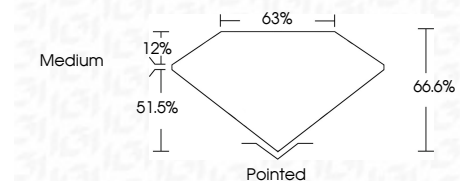

Measurements **8.99 X 6.23 X 4.15 MM**

GRADING RESULTS

Carat Weight **1.97 CARAT**
Color Grade **D**
Clarity Grade **VS 1**

ADDITIONAL GRADING INFORMATION

Polish **EXCELLENT**
Symmetry **EXCELLENT**
Fluorescence **NONE**
Inscription(s) **(IGI) LG643453660**
Comments: This Laboratory Grown Diamond was created by Chemical Vapor Deposition (CVD) growth process. Type IIa

July 15, 2024
IGI Report No **LG643453660**
CUT CORNERED RECT. MODIFIED BRILLIANT
8.99 X 6.23 X 4.15 MM
Carat Weight **1.97 CARAT**
Color Grade **D**
Clarity Grade **VS 1**
Depth **66.6%**
Table **63%**
Girdle **Medium**
Culet **Pointed**
Polish **EXCELLENT**
Symmetry **EXCELLENT**
Fluorescence **NONE**
Inscription(s) **(IGI) LG643453660**
Comments: This Laboratory Grown Diamond was created by Chemical Vapor Deposition (CVD) growth process. Type IIa

LABORATORY GROWN DIAMOND REPORT

July 15, 2024
IGI Report Number **LG643453660**
Description **LABORATORY GROWN DIAMOND**
Shape and Cutting Style **CUT CORNERED RECTANGULAR
MODIFIED BRILLIANT**
Measurements **8.99 X 6.23 X 4.15 MM**

GRADING RESULTS

Carat Weight **1.97 CARAT**
Color Grade **D**
Clarity Grade **VS 1**

ADDITIONAL GRADING INFORMATION

Polish **EXCELLENT**
Symmetry **EXCELLENT**
Fluorescence **NONE**
Inscription(s) **(IGI) LG643453660**