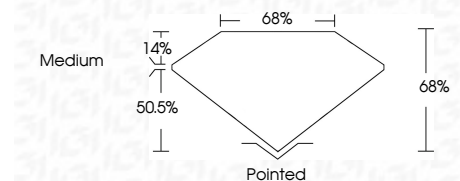

Measurements **9.01 X 6.31 X 4.29 MM**

GRADING RESULTS

Carat Weight **2.12 CARATS**
Color Grade **F**
Clarity Grade **VS 2**

ADDITIONAL GRADING INFORMATION

Polish **EXCELLENT**
Symmetry **EXCELLENT**
Fluorescence **NONE**
Inscription(s) **IGI LG644403713**
Comments: This Laboratory Grown Diamond was created by Chemical Vapor Deposition (CVD) growth process. Type IIa

July 20, 2024
IGI Report No **LG644403713**
CUT CORNERED RECT. MODIFIED BRILLIANT
9.01 X 6.31 X 4.29 MM
Carat Weight **2.12 CARATS**
Color Grade **F**
Clarity Grade **VS 2**
Depth **68%**
Table **68%**
Girdle **Medium**
Culet **Pointed**
Polish **EXCELLENT**
Symmetry **EXCELLENT**
Fluorescence **NONE**
Inscription(s) **IGI LG644403713**
Comments: This Laboratory Grown Diamond was created by Chemical Vapor Deposition (CVD) growth process. Type IIa

LABORATORY GROWN DIAMOND REPORT

July 20, 2024
IGI Report Number **LG644403713**
Description **LABORATORY GROWN DIAMOND**
Shape and Cutting Style **CUT CORNERED RECTANGULAR
MODIFIED BRILLIANT**
Measurements **9.01 X 6.31 X 4.29 MM**

GRADING RESULTS

Carat Weight **2.12 CARATS**
Color Grade **F**
Clarity Grade **VS 2**

ADDITIONAL GRADING INFORMATION

Polish **EXCELLENT**
Symmetry **EXCELLENT**
Fluorescence **NONE**
Inscription(s) **IGI LG644403713**