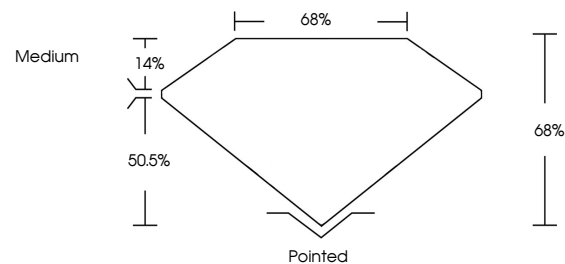

Measurements **9.01 X 6.31 X 4.29 MM**

GRADING RESULTS

Carat Weight **2.12 CARATS**
Color Grade **F**
Clarity Grade **VS 2**

ADDITIONAL GRADING INFORMATION

Polish **EXCELLENT**
Symmetry **EXCELLENT**
Fluorescence **NONE**
Inscription(s) **IGI LG644403713**
Comments: This Laboratory Grown Diamond was created by Chemical Vapor Deposition (CVD) growth process. Type IIa

July 20, 2024
IGI Report No **LG644403713**
CUT CORNERED RECT. MODIFIED BRILLIANT
9.01 X 6.31 X 4.29 MM
Carat Weight **2.12 CARATS**
Color Grade **F**
Clarity Grade **VS 2**
Depth **68%**
Table **68%**
Girdle **Medium**
Culet **Pointed**
Polish **EXCELLENT**
Symmetry **EXCELLENT**
Fluorescence **NONE**
Inscription(s) **IGI LG644403713**
Comments: This Laboratory Grown Diamond was created by Chemical Vapor Deposition (CVD) growth process. Type IIa

GRADING RESULTS

Carat Weight **2.12 CARATS**
Color Grade **F**
Clarity Grade **VS 2**

ADDITIONAL GRADING INFORMATION

Polish **EXCELLENT**
Symmetry **EXCELLENT**
Fluorescence **NONE**
Inscription(s) **IGI LG644403713**

Comments: This Laboratory Grown Diamond was created by Chemical Vapor Deposition (CVD) growth process. Type IIa

PROPORTIONS

Sample Image Used

CLARITY CHARACTERISTICS

KEY TO SYMBOLS

Red symbols indicate internal characteristics.
Green symbols indicate external characteristics.