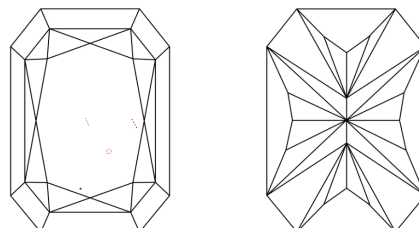

CLARITY CHARACTERISTICS

KEY TO SYMBOLS

Red symbols indicate internal characteristics.
Green symbols indicate external characteristics.

COLOR

D E F G H I J Faint Very Light Light

CLARITY

IF	VS¹⁻²	VS¹⁻²	SI¹⁻²	I¹⁻³
Internally Flawless	Very Very Slightly Included	Very Slightly Included	Slightly Included	Included