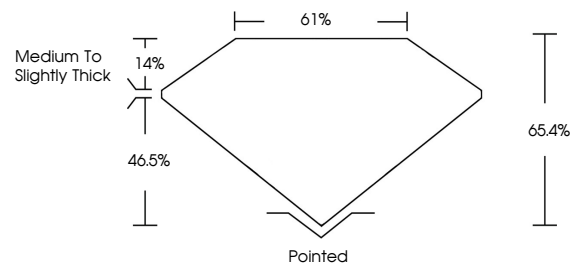

Measurements **7.06 X 5.15 X 3.37 MM**

GRADING RESULTS

Carat Weight **1.06 CARAT**
Color Grade **D**
Clarity Grade **VVS 2**

ADDITIONAL GRADING INFORMATION

Polish **EXCELLENT**
Symmetry **EXCELLENT**
Fluorescence **NONE**
Inscription(s) **IGI LG644415220**

GRADING RESULTS

Carat Weight **1.06 CARAT**
Color Grade **D**
Clarity Grade **VVS 2**

ADDITIONAL GRADING INFORMATION

Polish **EXCELLENT**
Symmetry **EXCELLENT**
Fluorescence **NONE**

Inscription(s) **IGI LG644415220**

Comments: This Laboratory Grown Diamond was created by Chemical Vapor Deposition (CVD) growth process. Type IIa

PROPORTIONS

Sample Image Used

CLARITY CHARACTERISTICS

KEY TO SYMBOLS

Red symbols indicate internal characteristics.
Green symbols indicate external characteristics.