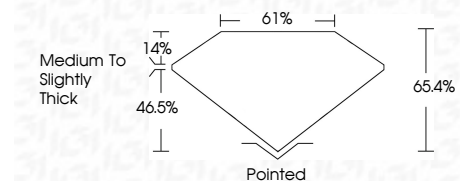

Measurements **7.06 X 5.15 X 3.37 MM**

GRADING RESULTS

Carat Weight **1.06 CARAT**
Color Grade **D**
Clarity Grade **VVS 2**

ADDITIONAL GRADING INFORMATION

Polish **EXCELLENT**
Symmetry **EXCELLENT**
Fluorescence **NONE**
Inscription(s) **IGI LG644415220**

Comments: This Laboratory Grown Diamond was created by Chemical Vapor Deposition (CVD) growth process. Type IIa

July 23, 2024
IGI Report No **LG644415220**
CUT CORNERED RECT. MODIFIED BRILLIANT
Carat Weight **1.06 CARAT**
Color Grade **D**
Clarity Grade **VVS 2**
Depth **46.5%**
Table **14%**
Girdle **Medium to Slightly Thick**
Culet **Pointed**
Polish **EXCELLENT**
Symmetry **EXCELLENT**
Fluorescence **NONE**
Inscription(s) **IGI LG644415220**

Comments: This Laboratory Grown Diamond was created by Chemical Vapor Deposition (CVD) growth process. Type IIa

LABORATORY GROWN DIAMOND REPORT

July 23, 2024
IGI Report Number **LG644415220**
Description **LABORATORY GROWN DIAMOND**
Shape and Cutting Style **CUT CORNERED RECTANGULAR
MODIFIED BRILLIANT**
Measurements **7.06 X 5.15 X 3.37 MM**