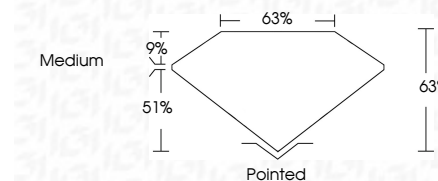

**ELECTRONIC COPY**

LG644415298  
Report verification at igi.org

July 19, 2024  
IGI Report Number **LG644415298**  
Description **LABORATORY GROWN DIAMOND**  
Shape and Cutting Style **PRINCESS CUT**  
Measurements **5.72 X 5.57 X 3.51 MM**

**GRADING RESULTS**  
Carat Weight **1.01 CARAT**  
Color Grade **D**  
Clarity Grade **VVS 2**

**ADDITIONAL GRADING INFORMATION**  
Polish **EXCELLENT**  
Symmetry **EXCELLENT**  
Fluorescence **NONE**  
Inscription(s) **IGI LG644415298**  
Comments: This Laboratory Grown Diamond was created by Chemical Vapor Deposition (CVD) growth process. Type IIa

July 19, 2024  
IGI Report No **LG644415298**  
**PRINCESS CUT**  
1.01 CARAT  
D  
5.72 X 5.57 X 3.51 MM  
Color Grade **D**  
Clarity Grade **VVS 2**  
Table **9%**  
Depth **63%**  
Girdle **Medium**  
Culet **Pointed**  
Polish **EXCELLENT**  
Symmetry **EXCELLENT**  
Fluorescence **NONE**  
Inscription(s) **IGI LG644415298**

Comments: This Laboratory Grown Diamond was created by Chemical Vapor Deposition (CVD) growth process. Type IIa

July 19, 2024  
IGI Report Number **LG644415298**  
Description **LABORATORY GROWN DIAMOND**  
Shape and Cutting Style **PRINCESS CUT**  
Measurements **5.72 X 5.57 X 3.51 MM**