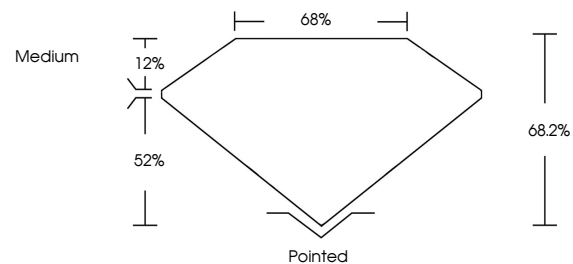

Measurements **10.05 X 7.02 X 4.79 MM**

GRADING RESULTS

Carat Weight **2.94 CARATS**
Color Grade **E**
Clarity Grade **SI 1**

ADDITIONAL GRADING INFORMATION

Polish **EXCELLENT**
Symmetry **EXCELLENT**
Fluorescence **NONE**
Inscription(s) **IGI LG644415835**
Comments: This Laboratory Grown Diamond was created by Chemical Vapor Deposition (CVD) growth process. Type IIa

July 23, 2024
IGI Report No **LG644415835**
CUT CORNERED RECT. MODIFIED BRILLIANT
10.05 X 7.02 X 4.79 MM
Carat Weight **2.94 CARATS**
Color Grade **E**
Clarity Grade **SI 1**
Depth **68.2%**
Table **52%**
Girdle **Medium**
Culet **Pointed**
Polish **EXCELLENT**
Symmetry **EXCELLENT**
Fluorescence **NONE**
Inscription(s) **IGI LG644415835**
Comments: This Laboratory Grown Diamond was created by Chemical Vapor Deposition (CVD) growth process. Type IIa

GRADING RESULTS

Carat Weight **2.94 CARATS**
Color Grade **E**
Clarity Grade **SI 1**

ADDITIONAL GRADING INFORMATION

Polish **EXCELLENT**
Symmetry **EXCELLENT**
Fluorescence **NONE**
Inscription(s) **IGI LG644415835**

Comments: This Laboratory Grown Diamond was created by Chemical Vapor Deposition (CVD) growth process. Type IIa

PROPORTIONS

Sample Image Used

CLARITY CHARACTERISTICS

KEY TO SYMBOLS

Red symbols indicate internal characteristics.
Green symbols indicate external characteristics.