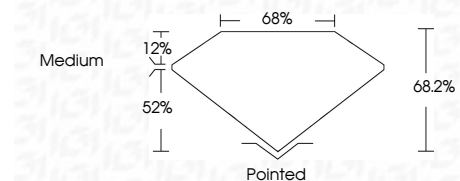

Measurements **10.05 X 7.02 X 4.79 MM**

GRADING RESULTS

Carat Weight **2.94 CARATS**
Color Grade **E**
Clarity Grade **SI 1**

ADDITIONAL GRADING INFORMATION

Polish **EXCELLENT**
Symmetry **EXCELLENT**
Fluorescence **NONE**
Inscription(s) **IGI LG644415835**
Comments: This Laboratory Grown Diamond was created by Chemical Vapor Deposition (CVD) growth process. Type IIa

July 23, 2024
IGI Report No **LG644415835**
CUT CORNERED RECT. MODIFIED BRILLIANT
10.05 X 7.02 X 4.79 MM
Carat Weight **2.94 CARATS**
Color Grade **E**
Clarity Grade **SI 1**
Depth **68.2%**
Table **52%**
Girdle **Medium**
Culet **Pointed**
Polish **EXCELLENT**
Symmetry **EXCELLENT**
Fluorescence **NONE**
Inscription(s) **IGI LG644415835**
Comments: This Laboratory Grown Diamond was created by Chemical Vapor Deposition (CVD) growth process. Type IIa

LABORATORY GROWN DIAMOND REPORT

July 23, 2024
IGI Report Number **LG644415835**
Description **LABORATORY GROWN DIAMOND**
Shape and Cutting Style **CUT CORNERED RECTANGULAR
MODIFIED BRILLIANT**
Measurements **10.05 X 7.02 X 4.79 MM**

GRADING RESULTS

Carat Weight **2.94 CARATS**
Color Grade **E**
Clarity Grade **SI 1**

ADDITIONAL GRADING INFORMATION

Polish **EXCELLENT**
Symmetry **EXCELLENT**
Fluorescence **NONE**
Inscription(s) **IGI LG644415835**