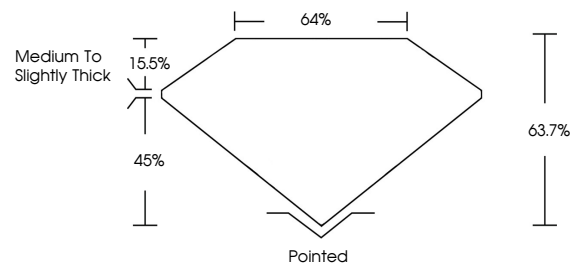

Measurements **12.66 X 8.38 X 5.34 MM**

GRADING RESULTS

Carat Weight **5.04 CARATS**
Color Grade **F**
Clarity Grade **VS 1**

ADDITIONAL GRADING INFORMATION

Polish **EXCELLENT**
Symmetry **EXCELLENT**
Fluorescence **NONE**
Inscription(s) **IGI LG644422012**
Comments: This Laboratory Grown Diamond was created by Chemical Vapor Deposition (CVD) growth process. Type IIa

July 25, 2024
IGI Report No **LG644422012**
CUT CORNERED RECT. MODIFIED BRILLIANT
12.66 X 8.38 X 5.34 MM
Carat Weight **5.04 CARATS**
Color Grade **F**
Clarity Grade **VS 1**
Depth **63.7%**
Table **45%**
Girdle **Medium to Slightly Thick**
Culet **Pointed**
Polish **EXCELLENT**
Symmetry **EXCELLENT**
Fluorescence **NONE**
Inscription(s) **IGI LG644422012**
Comments: This Laboratory Grown Diamond was created by Chemical Vapor Deposition (CVD) growth process. Type IIa

GRADING RESULTS

Carat Weight **5.04 CARATS**
Color Grade **F**
Clarity Grade **VS 1**

ADDITIONAL GRADING INFORMATION

Polish **EXCELLENT**
Symmetry **EXCELLENT**
Fluorescence **NONE**
Inscription(s) **IGI LG644422012**

Comments: This Laboratory Grown Diamond was created by Chemical Vapor Deposition (CVD) growth process. Type IIa

PROPORTIONS

Sample Image Used

CLARITY CHARACTERISTICS

KEY TO SYMBOLS

Red symbols indicate internal characteristics.
Green symbols indicate external characteristics.