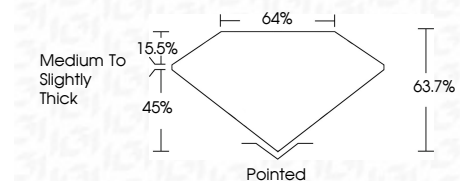

Measurements **12.66 X 8.38 X 5.34 MM**

GRADING RESULTS

Carat Weight **5.04 CARATS**
Color Grade **F**
Clarity Grade **VS 1**

ADDITIONAL GRADING INFORMATION

Polish **EXCELLENT**
Symmetry **EXCELLENT**
Fluorescence **NONE**
Inscription(s) **IGI LG644422012**
Comments: This Laboratory Grown Diamond was created by Chemical Vapor Deposition (CVD) growth process. Type IIa

July 25, 2024
IGI Report No **LG644422012**
CUT CORNERED RECT. MODIFIED BRILLIANT
12.66 X 8.38 X 5.34 MM
Carat Weight **5.04 CARATS**
Color Grade **F**
Clarity Grade **VS 1**
Depth **63.7%**
Table **45%**
Girdle **Medium to Slightly Thick**
Culet **Pointed**
Polish **EXCELLENT**
Symmetry **EXCELLENT**
Fluorescence **NONE**
Inscription(s) **IGI LG644422012**
Comments: This Laboratory Grown Diamond was created by Chemical Vapor Deposition (CVD) growth process. Type IIa

LABORATORY GROWN DIAMOND REPORT

July 25, 2024
IGI Report Number **LG644422012**
Description **LABORATORY GROWN DIAMOND**
Shape and Cutting Style **CUT CORNERED RECTANGULAR
MODIFIED BRILLIANT**
Measurements **12.66 X 8.38 X 5.34 MM**

GRADING RESULTS

Carat Weight **5.04 CARATS**
Color Grade **F**
Clarity Grade **VS 1**

ADDITIONAL GRADING INFORMATION

Polish **EXCELLENT**
Symmetry **EXCELLENT**
Fluorescence **NONE**
Inscription(s) **IGI LG644422012**