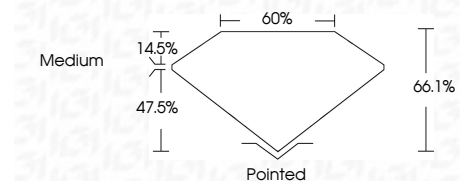

ELECTRONIC COPY

LG644430680
Report verification at igi.org

July 25, 2024
IGI Report Number **LG644430680**
Description **LABORATORY GROWN DIAMOND**
Shape and Cutting Style **CUT CORNERED
RECTANGULAR MODIFIED
BRILLIANT**
Measurements **9.13 X 6.38 X 4.22 MM**

GRADING RESULTS
Carat Weight **2.11 CARATS**
Color Grade **F**
Clarity Grade **VVS 2**

ADDITIONAL GRADING INFORMATION
Polish **EXCELLENT**
Symmetry **EXCELLENT**
Fluorescence **NONE**
Inscription(s) **IGI LG644430680**
Comments: This Laboratory Grown Diamond was created by Chemical Vapor Deposition (CVD) growth process. Type IIa

July 25, 2024
IGI Report No **LG644430680**
CUT CORNERED RECT. MODIFIED BRILLIANT
9.13 X 6.38 X 4.22 MM
Carat Weight **2.11 CARATS**
Color Grade **F**
Clarity Grade **VVS 2**
Depth **66.1%**
Table **47.5%**
Girdle **Medium**
Culet **Pointed**
Polish **EXCELLENT**
Symmetry **EXCELLENT**
Fluorescence **NONE**
Inscription(s) **IGI LG644430680**
Comments: This Laboratory Grown Diamond was created by Chemical Vapor Deposition (CVD) growth process. Type IIa

GRADING RESULTS
Carat Weight **2.11 CARATS**
Color Grade **F**
Clarity Grade **VVS 2**

ADDITIONAL GRADING INFORMATION
Polish **EXCELLENT**
Symmetry **EXCELLENT**
Fluorescence **NONE**
Inscription(s) **IGI LG644430680**