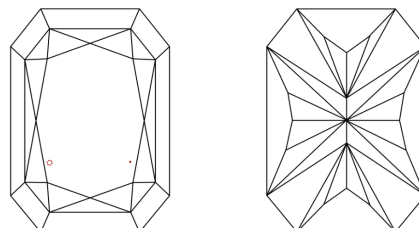

CLARITY CHARACTERISTICS

KEY TO SYMBOLS

Red symbols indicate internal characteristics.
Green symbols indicate external characteristics.

COLOR

D E F G H I J Faint Very Light Light

CLARITY

IF	VS¹⁻²	VS¹⁻²	SI¹⁻²	I¹⁻³
Internally Flawless	Very Very Slightly Included	Very Slightly Included	Slightly Included	Included