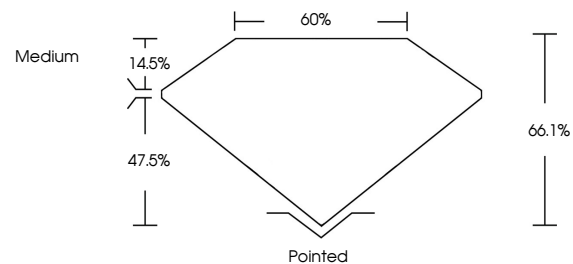

PROPORTIONS