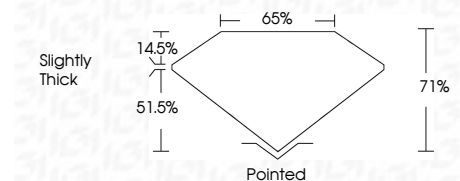

**ELECTRONIC COPY**

LG644432243  
Report verification at igi.org

July 31, 2024  
IGI Report Number **LG644432243**  
Description **LABORATORY GROWN DIAMOND**  
Shape and Cutting Style **PRINCESS CUT**  
Measurements **7.69 X 7.53 X 5.35 MM**

**GRADING RESULTS**

Carat Weight **3.01 CARATS**  
Color Grade **F**  
Clarity Grade **VVS 1**

**ADDITIONAL GRADING INFORMATION**

Polish **EXCELLENT**  
Symmetry **EXCELLENT**  
Fluorescence **NONE**  
Inscription(s) **IGI LG644432243**  
Comments: This Laboratory Grown Diamond was created by Chemical Vapor Deposition (CVD) growth process. Type IIa

July 31, 2024  
IGI Report No **LG644432243**  
**PRINCESS CUT**  
3.01 CARATS  
F  
7.69 X 7.53 X 5.35 MM  
Carat Weight  
Color Grade  
Clarity Grade  
Depth  
Table  
Girdle  
Slightly Thick  
Pointed  
EXCELLENT  
EXCELLENT  
NONE  
IGI LG644432243  
Inscription(s)  
Comments: This Laboratory Grown Diamond was created by Chemical Vapor Deposition (CVD) growth process. Type IIa

**LABORATORY GROWN DIAMOND REPORT**

July 31, 2024  
IGI Report Number **LG644432243**  
Description **LABORATORY GROWN DIAMOND**  
Shape and Cutting Style **PRINCESS CUT**  
Measurements **7.69 X 7.53 X 5.35 MM**