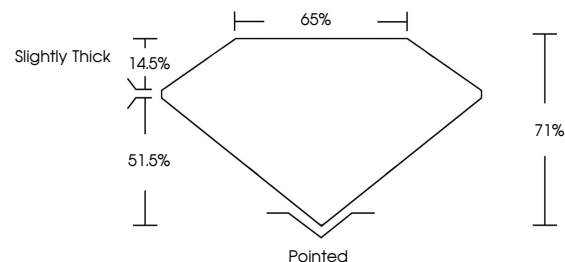

PROPORTIONS