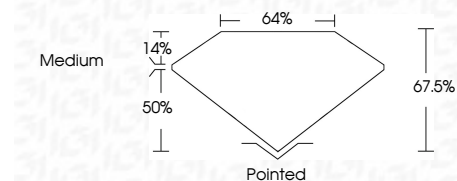

ELECTRONIC COPY

LG644433629
Report verification at igi.org

July 26, 2024

IGI Report Number **LG644433629**

Description **LABORATORY GROWN DIAMOND**

Shape and Cutting Style **CUT CORNERED
RECTANGULAR MODIFIED
BRILLIANT**

Measurements **9.88 X 7.30 X 4.93 MM**

GRADING RESULTS

Carat Weight **2.99 CARATS**

Color Grade **E**

Clarity Grade **VS 1**

ADDITIONAL GRADING INFORMATION

Polish **EXCELLENT**

Symmetry **EXCELLENT**

Fluorescence **NONE**

Inscription(s) **IGI LG644433629**

Comments: This Laboratory Grown Diamond was created by Chemical Vapor Deposition (CVD) growth process. Type IIa

IGI

July 26, 2024
IGI Report No LG644433629
CUT CORNERED RECT. MODIFIED BRILLIANT
9.88 X 7.30 X 4.93 MM
2.99 CARATS
E
VS 1
67.5%
50%
Medium
Pointed
EXCELLENT
EXCELLENT
NONE
IGI LG644433629
Comments: This Laboratory Grown Diamond was created by Chemical Vapor Deposition (CVD) growth process. Type IIa

LABORATORY GROWN DIAMOND REPORT

July 26, 2024

IGI Report Number **LG644433629**

Description **LABORATORY GROWN DIAMOND**

Shape and Cutting Style **CUT CORNERED RECTANGULAR
MODIFIED BRILLIANT**

Measurements **9.88 X 7.30 X 4.93 MM**