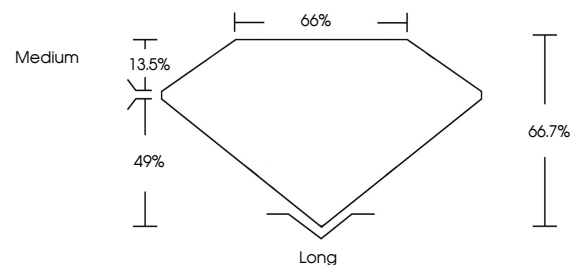

July 31, 2024
IGI Report No **LG644437154**
EMERALD CUT
Carat Weight **1.06 CARAT**
Color Grade **E**
Clarity Grade **VS 1**
Depth **49%**
Table **13.5%**
Girdle **Medium**
Culet **Long**
Polish **EXCELLENT**
Symmetry **EXCELLENT**
Fluorescence **NONE**
Inscription(s) **IGI LG644437154**
Comments: This Laboratory Grown Diamond was created by Chemical Vapor Deposition (CVD) growth process. Type IIa

LABORATORY GROWN DIAMOND REPORT

July 31, 2024
IGI Report Number **LG644437154**
Description **LABORATORY GROWN DIAMOND**
Shape and Cutting Style **EMERALD CUT**
Measurements **7.09 X 4.77 X 3.18 MM**

GRADING RESULTS
Carat Weight **1.06 CARAT**
Color Grade **E**
Clarity Grade **VS 1**

PROPORTIONS

Sample Image Used

CLARITY CHARACTERISTICS

KEY TO SYMBOLS

Red symbols indicate internal characteristics.
Green symbols indicate external characteristics.

COLOR

D E F G H I J Faint Very Light Light