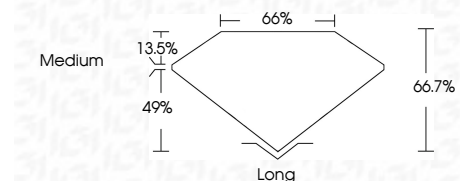

ELECTRONIC COPY

LG644437154
Report verification at igi.org

July 31, 2024
IGI Report Number **LG644437154**
Description **LABORATORY GROWN DIAMOND**
Shape and Cutting Style **EMERALD CUT**
Measurements **7.09 X 4.77 X 3.18 MM**

GRADING RESULTS
Carat Weight **1.06 CARAT**
Color Grade **E**
Clarity Grade **VS 1**

ADDITIONAL GRADING INFORMATION
Polish **EXCELLENT**
Symmetry **EXCELLENT**
Fluorescence **NONE**
Inscription(s) **IGI LG644437154**
Comments: This Laboratory Grown Diamond was created by Chemical Vapor Deposition (CVD) growth process. Type IIa

July 31, 2024
IGI Report No **LG644437154**
EMERALD CUT
Carat Weight **1.06 CARAT**
Color Grade **E**
Clarity Grade **VS 1**
Depth **49%**
Table **13.5%**
Girdle **Medium**
Culet **Long**
Polish **EXCELLENT**
Symmetry **EXCELLENT**
Fluorescence **NONE**
Inscription(s) **IGI LG644437154**
Comments: This Laboratory Grown Diamond was created by Chemical Vapor Deposition (CVD) growth process. Type IIa

LABORATORY GROWN DIAMOND REPORT

July 31, 2024
IGI Report Number **LG644437154**
Description **LABORATORY GROWN DIAMOND**
Shape and Cutting Style **EMERALD CUT**
Measurements **7.09 X 4.77 X 3.18 MM**

GRADING RESULTS
Carat Weight **1.06 CARAT**
Color Grade **E**
Clarity Grade **VS 1**