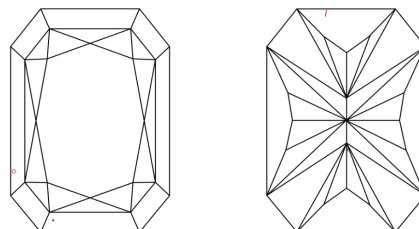

CLARITY CHARACTERISTICS

KEY TO SYMBOLS

Red symbols indicate internal characteristics.
Green symbols indicate external characteristics.

COLOR

D E F G H I J Faint Very Light Light

CLARITY

IF	VS¹⁻²	VS¹⁻²	SI¹⁻²	I¹⁻³
Internally Flawless	Very Very Slightly Included	Very Slightly Included	Slightly Included	Included