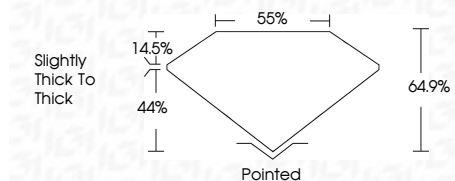

ELECTRONIC COPY

LG644437445
Report verification at igi.org

July 22, 2024
IGI Report Number **LG644437445**
Description **LABORATORY GROWN DIAMOND**
Shape and Cutting Style **CUT CORNERED
RECTANGULAR MODIFIED
BRILLIANT**

Measurements **7.01 X 5.02 X 3.26 MM**

GRADING RESULTS

Carat Weight **1.00 CARAT**
Color Grade **E**
Clarity Grade **VVS 2**

ADDITIONAL GRADING INFORMATION

Polish **EXCELLENT**
Symmetry **EXCELLENT**
Fluorescence **NONE**
Inscription(s) **IGI LG644437445**
Comments: This Laboratory Grown Diamond was created by Chemical Vapor Deposition (CVD) growth process. Type IIa

July 22, 2024
IGI Report No **LG644437445**
CUT CORNERED RECT. MODIFIED BRILLIANT
7.01 X 5.02 X 3.26 MM
Carat Weight **1.00 CARAT**
Color Grade **E**
Clarity Grade **VVS 2**
Depth **64.9%**
Table **44%**
Girdle **Slightly thick to Thick**
Culet **Pointed**
Polish **EXCELLENT**
Symmetry **EXCELLENT**
Fluorescence **NONE**
Inscription(s) **IGI LG644437445**
Comments: This Laboratory Grown Diamond was created by Chemical Vapor Deposition (CVD) growth process. Type IIa

LABORATORY GROWN DIAMOND REPORT

July 22, 2024
IGI Report Number **LG644437445**
Description **LABORATORY GROWN DIAMOND**
Shape and Cutting Style **CUT CORNERED RECTANGULAR
MODIFIED BRILLIANT**
Measurements **7.01 X 5.02 X 3.26 MM**