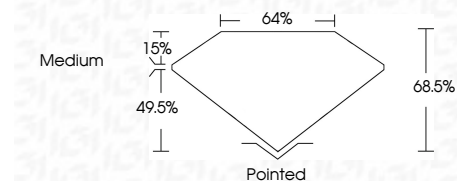

Measurements **9.68 X 6.82 X 4.67 MM**

GRADING RESULTS

Carat Weight **2.59 CARATS**
Color Grade **F**
Clarity Grade **VVS 2**

ADDITIONAL GRADING INFORMATION

Polish **EXCELLENT**
Symmetry **EXCELLENT**
Fluorescence **NONE**
Inscription(s) **(IGI) LG644438797**
Comments: This Laboratory Grown Diamond was created by Chemical Vapor Deposition (CVD) growth process. Type IIa

July 27, 2024
IGI Report No **LG644438797**
CUT CORNERED RECT. MODIFIED BRILLIANT
9.68 X 6.82 X 4.67 MM
Carat Weight **2.59 CARATS**
Color Grade **F**
Clarity Grade **VVS 2**
Depth **49.5%**
Table **15%**
Girdle **Medium**
Culet **Pointed**
Polish **EXCELLENT**
Symmetry **EXCELLENT**
Fluorescence **NONE**
Inscription(s) **(IGI) LG644438797**
Comments: This Laboratory Grown Diamond was created by Chemical Vapor Deposition (CVD) growth process. Type IIa

LABORATORY GROWN DIAMOND REPORT

July 27, 2024
IGI Report Number **LG644438797**
Description **LABORATORY GROWN DIAMOND**
Shape and Cutting Style **CUT CORNERED RECTANGULAR
MODIFIED BRILLIANT**
Measurements **9.68 X 6.82 X 4.67 MM**

GRADING RESULTS

Carat Weight **2.59 CARATS**
Color Grade **F**
Clarity Grade **VVS 2**

ADDITIONAL GRADING INFORMATION

Polish **EXCELLENT**
Symmetry **EXCELLENT**
Fluorescence **NONE**
Inscription(s) **(IGI) LG644438797**