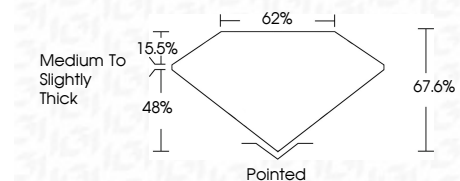

Measurements **7.20 X 4.84 X 3.27 MM**

GRADING RESULTS

Carat Weight **1.01 CARAT**
Color Grade **G**
Clarity Grade **VVS 2**

ADDITIONAL GRADING INFORMATION

Polish **EXCELLENT**
Symmetry **EXCELLENT**
Fluorescence **NONE**
Inscription(s) **IGI LG644440106**

Comments: This Laboratory Grown Diamond was created by Chemical Vapor Deposition (CVD) growth process. Type IIa

July 23, 2024
IGI Report No **LG644440106**
CUT CORNERED RECT. MODIFIED BRILLIANT
7.20 X 4.84 X 3.27 MM
Carat Weight **1.01 CARAT**
Color Grade **G**
Clarity Grade **VVS 2**
Depth **67.6%**
Table **48%**
Girdle **Medium to Slightly Thick**
Culet **Pointed**
Polish **EXCELLENT**
Symmetry **EXCELLENT**
Fluorescence **NONE**
Inscription(s) **IGI LG644440106**
Comments: This Laboratory Grown Diamond was created by Chemical Vapor Deposition (CVD) growth process. Type IIa

LABORATORY GROWN DIAMOND REPORT

July 23, 2024
IGI Report Number **LG644440106**
Description **LABORATORY GROWN DIAMOND**
Shape and Cutting Style **CUT CORNERED RECTANGULAR
MODIFIED BRILLIANT**
Measurements **7.20 X 4.84 X 3.27 MM**

GRADING RESULTS

Carat Weight **1.01 CARAT**
Color Grade **G**
Clarity Grade **VVS 2**

ADDITIONAL GRADING INFORMATION

Polish **EXCELLENT**
Symmetry **EXCELLENT**
Fluorescence **NONE**

Inscription(s) **IGI LG644440106**