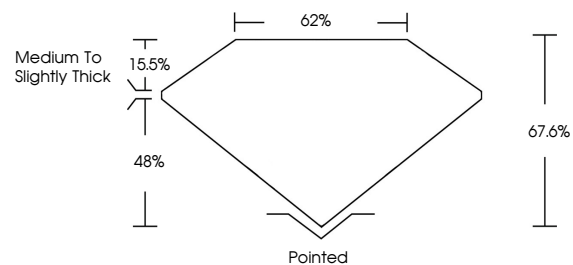

Measurements **7.20 X 4.84 X 3.27 MM**

GRADING RESULTS

Carat Weight **1.01 CARAT**
Color Grade **G**
Clarity Grade **VVS 2**

ADDITIONAL GRADING INFORMATION

Polish **EXCELLENT**
Symmetry **EXCELLENT**
Fluorescence **NONE**
Inscription(s) **IGI LG644440106**

Comments: This Laboratory Grown Diamond was created by Chemical Vapor Deposition (CVD) growth process. Type IIa

July 23, 2024
IGI Report No **LG644440106**
CUT CORNERED RECT. MODIFIED BRILLIANT
7.20 X 4.84 X 3.27 MM
Carat Weight **1.01 CARAT**
Color Grade **G**
Clarity Grade **VVS 2**
Depth **67.6%**
Table **48%**
Girdle **Medium to Slightly Thick**
Culet **Pointed**
Polish **EXCELLENT**
Symmetry **EXCELLENT**
Fluorescence **NONE**
Inscription(s) **IGI LG644440106**
Comments: This Laboratory Grown Diamond was created by Chemical Vapor Deposition (CVD) growth process. Type IIa

GRADING RESULTS

Carat Weight **1.01 CARAT**
Color Grade **G**
Clarity Grade **VVS 2**

ADDITIONAL GRADING INFORMATION

Polish **EXCELLENT**
Symmetry **EXCELLENT**
Fluorescence **NONE**

Inscription(s) **IGI LG644440106**

Comments: This Laboratory Grown Diamond was created by Chemical Vapor Deposition (CVD) growth process. Type IIa

PROPORTIONS

Sample Image Used

CLARITY CHARACTERISTICS

KEY TO SYMBOLS

Red symbols indicate internal characteristics.
Green symbols indicate external characteristics.