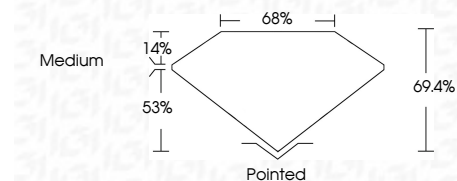

ELECTRONIC COPY

LG644440231
Report verification at igi.org

July 25, 2024
IGI Report Number **LG644440231**
Description **LABORATORY GROWN DIAMOND**
Shape and Cutting Style **CUT CORNERED
RECTANGULAR MODIFIED
BRILLIANT**
Measurements **8.23 X 5.92 X 4.11 MM**
GRADING RESULTS
Carat Weight **1.70 CARAT**
Color Grade **G**
Clarity Grade **VS 1**

July 25, 2024
IGI Report No **LG644440231**
CUT CORNERED RECT. MODIFIED BRILLIANT
8.23 X 5.92 X 4.11 MM
Carat Weight **1.70 CARAT**
Color Grade **G**
Clarity Grade **VS 1**
Depth **69.4%**
Table **14%**
Girdle **Medium**
Culet **Pointed**
Polish **EXCELLENT**
Symmetry **EXCELLENT**
Fluorescence **NONE**
Inscription(s) **IGI LG644440231**
Comments: This Laboratory Grown Diamond was created by Chemical Vapor Deposition (CVD) growth process. Type IIa

LABORATORY GROWN DIAMOND REPORT

July 25, 2024
IGI Report Number **LG644440231**
Description **LABORATORY GROWN DIAMOND**
Shape and Cutting Style **CUT CORNERED RECTANGULAR
MODIFIED BRILLIANT**
Measurements **8.23 X 5.92 X 4.11 MM**