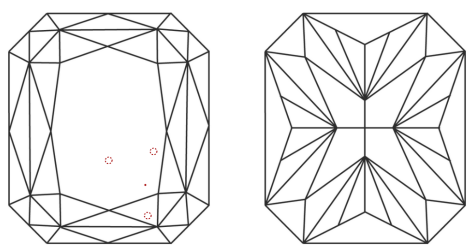

CLARITY CHARACTERISTICS

KEY TO SYMBOLS
Red symbols indicate internal characteristics.
Green symbols indicate external characteristics.

COLOR

D	E	F	G	H	I	J	Faint	Very Light	Light

CLARITY

IF	VS¹⁻²	VS¹⁻²	SI¹⁻²	I¹⁻³
Internally Flawless	Very Very Slightly Included	Very Slightly Included	Slightly Included	Included