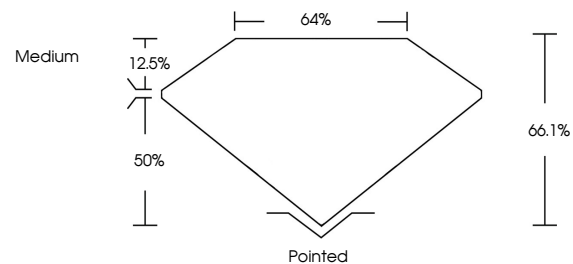

Measurements **10.08 X 6.93 X 4.58 MM**

GRADING RESULTS

Carat Weight **2.78 CARATS**
Color Grade **F**
Clarity Grade **VS 1**

ADDITIONAL GRADING INFORMATION

Polish **EXCELLENT**
Symmetry **EXCELLENT**
Fluorescence **NONE**
Inscription(s) **IGI LG644457613**
Comments: This Laboratory Grown Diamond was created by Chemical Vapor Deposition (CVD) growth process. Type IIa

July 16, 2024
IGI Report No **LG644457613**
CUT CORNERED RECT. MODIFIED BRILLIANT
10.08 X 6.93 X 4.58 MM
Carat Weight **2.78 CARATS**
Color Grade **F**
Clarity Grade **VS 1**
Depth **66.1%**
Table **64%**
Girdle **Medium**
Culet **Pointed**
Polish **EXCELLENT**
Symmetry **EXCELLENT**
Fluorescence **NONE**
Inscription(s) **IGI LG644457613**
Comments: This Laboratory Grown Diamond was created by Chemical Vapor Deposition (CVD) growth process. Type IIa

GRADING RESULTS

Carat Weight **2.78 CARATS**
Color Grade **F**
Clarity Grade **VS 1**

ADDITIONAL GRADING INFORMATION

Polish **EXCELLENT**
Symmetry **EXCELLENT**
Fluorescence **NONE**
Inscription(s) **IGI LG644457613**

Comments: This Laboratory Grown Diamond was created by Chemical Vapor Deposition (CVD) growth process. Type IIa

PROPORTIONS

Sample Image Used

CLARITY CHARACTERISTICS

KEY TO SYMBOLS

Red symbols indicate internal characteristics.
Green symbols indicate external characteristics.