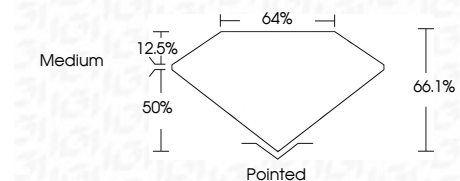

Measurements **10.08 X 6.93 X 4.58 MM**

GRADING RESULTS

Carat Weight **2.78 CARATS**
Color Grade **F**
Clarity Grade **VS 1**

ADDITIONAL GRADING INFORMATION

Polish **EXCELLENT**
Symmetry **EXCELLENT**
Fluorescence **NONE**
Inscription(s) **IGI LG644457613**
Comments: This Laboratory Grown Diamond was created by Chemical Vapor Deposition (CVD) growth process. Type IIa

July 16, 2024
IGI Report No **LG644457613**
CUT CORNERED RECT. MODIFIED BRILLIANT
10.08 X 6.93 X 4.58 MM
Carat Weight **2.78 CARATS**
Color Grade **F**
Clarity Grade **VS 1**
Depth **66.1%**
Table **64%**
Girdle **Medium**
Culet **Pointed**
Polish **EXCELLENT**
Symmetry **EXCELLENT**
Fluorescence **NONE**
Inscription(s) **IGI LG644457613**
Comments: This Laboratory Grown Diamond was created by Chemical Vapor Deposition (CVD) growth process. Type IIa

LABORATORY GROWN DIAMOND REPORT

July 16, 2024
IGI Report Number **LG644457613**
Description **LABORATORY GROWN DIAMOND**
Shape and Cutting Style **CUT CORNERED RECTANGULAR
MODIFIED BRILLIANT**
Measurements **10.08 X 6.93 X 4.58 MM**

GRADING RESULTS

Carat Weight **2.78 CARATS**
Color Grade **F**
Clarity Grade **VS 1**

ADDITIONAL GRADING INFORMATION

Polish **EXCELLENT**
Symmetry **EXCELLENT**
Fluorescence **NONE**
Inscription(s) **IGI LG644457613**