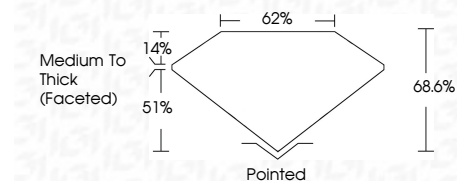

ELECTRONIC COPY

LG644467241
Report verification at igi.org

July 18, 2024
IGI Report Number **LG644467241**
Description **LABORATORY GROWN DIAMOND**
Shape and Cutting Style **SQUARE CUSHION BRILLIANT**
Measurements **9.11 X 9.00 X 6.17 MM**

GRADING RESULTS
Carat Weight **4.00 CARATS**
Color Grade **E**
Clarity Grade **VS 1**

ADDITIONAL GRADING INFORMATION
Polish **EXCELLENT**
Symmetry **EXCELLENT**
Fluorescence **NONE**
Inscription(s) **IGI LG644467241**
Comments: This Laboratory Grown Diamond was created by Chemical Vapor Deposition (CVD) growth process. Type IIa

July 18, 2024
IGI Report No **LG644467241**
SQUARE CUSHION BRILLIANT
9.11 X 9.00 X 6.17 MM
Carat Weight **4.00 CARATS**
Color Grade **E**
Clarity Grade **VS 1**
Depth **68.6%**
Table **14%**
Girdle **Medium To Thick (Faceted)**
Culet **Pointed**
Polish **EXCELLENT**
Symmetry **EXCELLENT**
Fluorescence **NONE**
Inscription(s) **IGI LG644467241**
Comments: This Laboratory Grown Diamond was created by Chemical Vapor Deposition (CVD) growth process. Type IIa

LABORATORY GROWN DIAMOND REPORT

July 18, 2024
IGI Report Number **LG644467241**
Description **LABORATORY GROWN DIAMOND**
Shape and Cutting Style **SQUARE CUSHION BRILLIANT**
Measurements **9.11 X 9.00 X 6.17 MM**