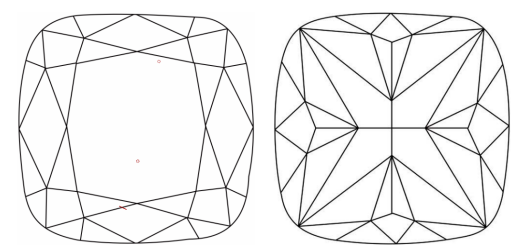

CLARITY CHARACTERISTICS

KEY TO SYMBOLS
Red symbols indicate internal characteristics.
Green symbols indicate external characteristics.

COLOR

D	E	F	G	H	I	J	Faint	Very Light	Light

CLARITY

IF	VS¹⁻²	VS¹⁻²	SI¹⁻²	I¹⁻³
Internally Flawless	Very Very Slightly Included	Very Slightly Included	Slightly Included	Included