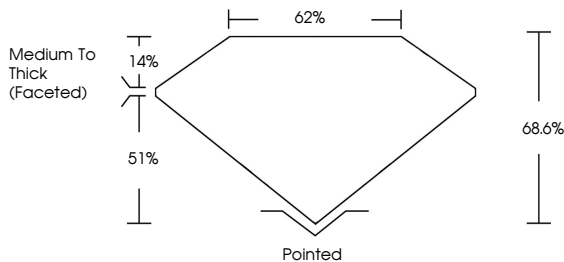

PROPORTIONS