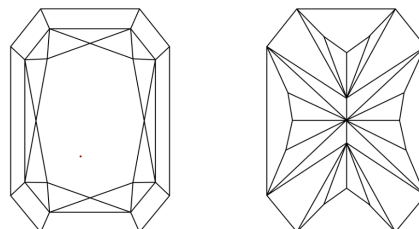

CLARITY CHARACTERISTICS

KEY TO SYMBOLS

Red symbols indicate internal characteristics.
Green symbols indicate external characteristics.

COLOR

D E F G H I J Faint Very Light Light

CLARITY

IF VVS 1-2 VS 1-2 SI 1-2 I 1-3
Internally Flawless Very Very Slightly Included Very Slightly Included Slightly Included Included