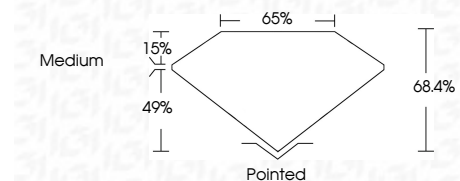

ELECTRONIC COPY

LG644469813
Report verification at igi.org

July 16, 2024
IGI Report Number **LG644469813**
Description **LABORATORY GROWN DIAMOND**
Shape and Cutting Style **CUT CORNERED RECTANGULAR MODIFIED BRILLIANT**
Measurements **7.86 X 5.72 X 3.91 MM**

GRADING RESULTS

Carat Weight **1.53 CARAT**
Color Grade **E**
Clarity Grade **VVS 2**

ADDITIONAL GRADING INFORMATION

Polish **EXCELLENT**
Symmetry **EXCELLENT**
Fluorescence **NONE**
Inscription(s) **IGI LG644469813**
Comments: This Laboratory Grown Diamond was created by Chemical Vapor Deposition (CVD) growth process. Type IIa

July 16, 2024
IGI Report No **LG644469813**
CUT CORNERED RECT. MODIFIED BRILLIANT
7.86 X 5.72 X 3.91 MM
Carat Weight **1.53 CARAT**
Color Grade **E**
Clarity Grade **VVS 2**
Depth **68.4%**
Table **65%**
Girdle **Medium**
Culet **Pointed**
Polish **EXCELLENT**
Symmetry **EXCELLENT**
Fluorescence **NONE**
Inscription(s) **IGI LG644469813**
Comments: This Laboratory Grown Diamond was created by Chemical Vapor Deposition (CVD) growth process. Type IIa

GRADING RESULTS

Carat Weight **1.53 CARAT**
Color Grade **E**
Clarity Grade **VVS 2**

ADDITIONAL GRADING INFORMATION

Polish **EXCELLENT**
Symmetry **EXCELLENT**
Fluorescence **NONE**
Inscription(s) **IGI LG644469813**