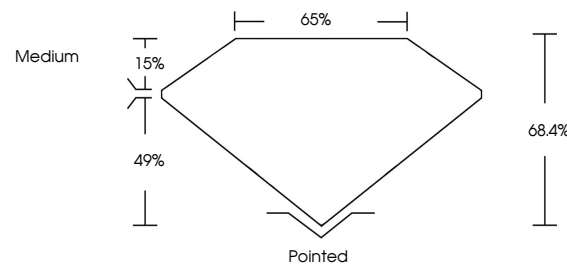

July 16, 2024
IGI Report No **LG644469813**
CUT CORNERED RECT. MODIFIED BRILLIANT
7.86 X 5.72 X 3.91 MM
Carat Weight **1.53 CARAT**
Color Grade **E**
Clarity Grade **VVS 2**
Depth **68.4%**
Table **65%**
Girdle **Medium**
Culet **Pointed**
Polish **EXCELLENT**
Symmetry **EXCELLENT**
Fluorescence **NONE**
Inscription(s) **IGI LG644469813**
Comments: This Laboratory Grown Diamond was created by Chemical Vapor Deposition (CVD) growth process. Type IIa

GRADING RESULTS

Carat Weight **1.53 CARAT**
Color Grade **E**
Clarity Grade **VVS 2**

ADDITIONAL GRADING INFORMATION

Polish **EXCELLENT**
Symmetry **EXCELLENT**
Fluorescence **NONE**
Inscription(s) **IGI LG644469813**

Comments: This Laboratory Grown Diamond was created by Chemical Vapor Deposition (CVD) growth process. Type IIa

PROPORTIONS

Sample Image Used

CLARITY CHARACTERISTICS

KEY TO SYMBOLS

Red symbols indicate internal characteristics.
Green symbols indicate external characteristics.

COLOR

D E F G H I J Faint Very Light Light

CLARITY

IF VVS 1-2 VS 1-2 SI 1-2 I 1-3
Internally Flawless Very Very Slightly Included Very Slightly Included Slightly Included Included