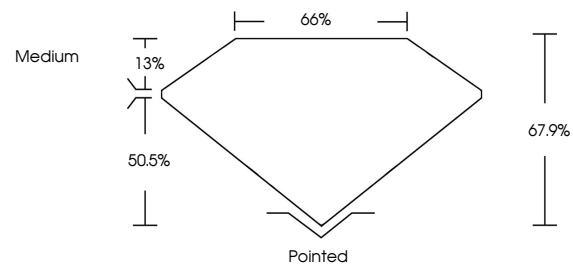

Measurements **9.09 X 6.27 X 4.26 MM**

GRADING RESULTS

Carat Weight **2.10 CARATS**
Color Grade **E**
Clarity Grade **VS 1**

ADDITIONAL GRADING INFORMATION

Polish **EXCELLENT**
Symmetry **EXCELLENT**
Fluorescence **NONE**
Inscription(s) **IGI LG644475203**
Comments: This Laboratory Grown Diamond was created by Chemical Vapor Deposition (CVD) growth process. Type IIa

July 17, 2024
IGI Report No **LG644475203**
CUT CORNERED RECT. MODIFIED BRILLIANT
9.09 X 6.27 X 4.26 MM
Carat Weight **2.10 CARATS**
Color Grade **E**
Clarity Grade **VS 1**
Depth **50.5%**
Table **13%**
Girdle **Medium**
Culet **Pointed**
Polish **EXCELLENT**
Symmetry **EXCELLENT**
Fluorescence **NONE**
Inscription(s) **IGI LG644475203**
Comments: This Laboratory Grown Diamond was created by Chemical Vapor Deposition (CVD) growth process. Type IIa

GRADING RESULTS

Carat Weight **2.10 CARATS**
Color Grade **E**
Clarity Grade **VS 1**

ADDITIONAL GRADING INFORMATION

Polish **EXCELLENT**
Symmetry **EXCELLENT**
Fluorescence **NONE**
Inscription(s) **IGI LG644475203**

Comments: This Laboratory Grown Diamond was created by Chemical Vapor Deposition (CVD) growth process. Type IIa

PROPORTIONS

Sample Image Used

CLARITY CHARACTERISTICS

KEY TO SYMBOLS

Red symbols indicate internal characteristics.
Green symbols indicate external characteristics.