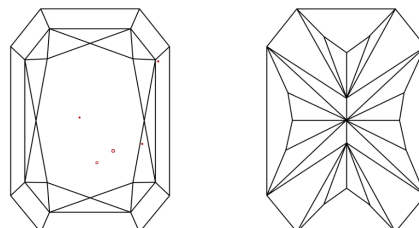

CLARITY CHARACTERISTICS

KEY TO SYMBOLS

Red symbols indicate internal characteristics.
Green symbols indicate external characteristics.

COLOR

D E F G H I J Faint Very Light Light

CLARITY

IF	VS¹⁻²	VS¹⁻²	SI¹⁻²	I¹⁻³
Internally Flawless	Very Very Slightly Included	Very Slightly Included	Slightly Included	Included