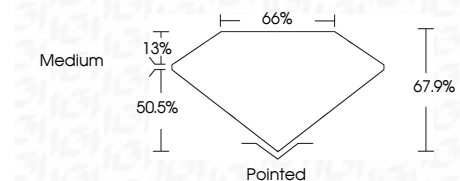

Measurements **9.09 X 6.27 X 4.26 MM**

GRADING RESULTS

Carat Weight **2.10 CARATS**
Color Grade **E**
Clarity Grade **VS 1**

ADDITIONAL GRADING INFORMATION

Polish **EXCELLENT**
Symmetry **EXCELLENT**
Fluorescence **NONE**
Inscription(s) **IGI LG644475203**
Comments: This Laboratory Grown Diamond was created by Chemical Vapor Deposition (CVD) growth process. Type IIa

July 17, 2024
IGI Report No **LG644475203**
CUT CORNERED RECT. MODIFIED BRILLIANT
9.09 X 6.27 X 4.26 MM
Carat Weight **2.10 CARATS**
Color Grade **E**
Clarity Grade **VS 1**
Depth **50.5%**
Table **13%**
Girdle **Medium**
Culet **Pointed**
Polish **EXCELLENT**
Symmetry **EXCELLENT**
Fluorescence **NONE**
Inscription(s) **IGI LG644475203**
Comments: This Laboratory Grown Diamond was created by Chemical Vapor Deposition (CVD) growth process. Type IIa

LABORATORY GROWN DIAMOND REPORT

July 17, 2024
IGI Report Number **LG644475203**
Description **LABORATORY GROWN DIAMOND**
Shape and Cutting Style **CUT CORNERED RECTANGULAR
MODIFIED BRILLIANT**
Measurements **9.09 X 6.27 X 4.26 MM**

GRADING RESULTS

Carat Weight **2.10 CARATS**
Color Grade **E**
Clarity Grade **VS 1**

ADDITIONAL GRADING INFORMATION

Polish **EXCELLENT**
Symmetry **EXCELLENT**
Fluorescence **NONE**
Inscription(s) **IGI LG644475203**