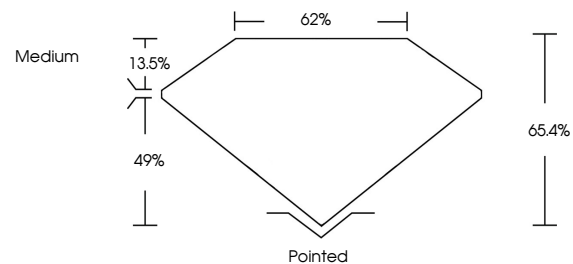

Measurements **9.32 X 6.56 X 4.29 MM**

GRADING RESULTS

Carat Weight **2.26 CARATS**
Color Grade **E**
Clarity Grade **VS 1**

ADDITIONAL GRADING INFORMATION

Polish **EXCELLENT**
Symmetry **EXCELLENT**
Fluorescence **NONE**
Inscription(s) **IGI LG644483960**

Comments: This Laboratory Grown Diamond was created by Chemical Vapor Deposition (CVD) growth process. Type IIa

July 17, 2024
IGI Report No **LG644483960**
CUT CORNERED RECT. MODIFIED BRILLIANT
9.32 X 6.56 X 4.29 MM
Carat Weight **2.26 CARATS**
Color Grade **E**
Clarity Grade **VS 1**
Depth **65.4%**
Table **62%**
Girdle **Medium**
Culet **Pointed**
Polish **EXCELLENT**
Symmetry **EXCELLENT**
Fluorescence **NONE**
Inscription(s) **IGI LG644483960**

GRADING RESULTS

Carat Weight **2.26 CARATS**
Color Grade **E**
Clarity Grade **VS 1**

ADDITIONAL GRADING INFORMATION

Polish **EXCELLENT**
Symmetry **EXCELLENT**
Fluorescence **NONE**

Inscription(s) **IGI LG644483960**

Comments: This Laboratory Grown Diamond was created by Chemical Vapor Deposition (CVD) growth process. Type IIa

PROPORTIONS

Sample Image Used

CLARITY CHARACTERISTICS

KEY TO SYMBOLS

Red symbols indicate internal characteristics.
Green symbols indicate external characteristics.