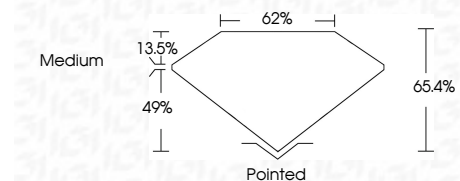

Measurements **9.32 X 6.56 X 4.29 MM**

GRADING RESULTS

Carat Weight **2.26 CARATS**
Color Grade **E**
Clarity Grade **VS 1**

ADDITIONAL GRADING INFORMATION

Polish **EXCELLENT**
Symmetry **EXCELLENT**
Fluorescence **NONE**
Inscription(s) **IGI LG644483960**

Comments: This Laboratory Grown Diamond was created by Chemical Vapor Deposition (CVD) growth process. Type IIa

July 17, 2024
IGI Report No **LG644483960**
CUT CORNERED RECT. MODIFIED BRILLIANT
9.32 X 6.56 X 4.29 MM
Carat Weight **2.26 CARATS**
Color Grade **E**
Clarity Grade **VS 1**
Depth **65.4%**
Table **62%**
Girdle **Medium**
Culet **Pointed**
Polish **EXCELLENT**
Symmetry **EXCELLENT**
Fluorescence **NONE**
Inscription(s) **IGI LG644483960**

Comments: This Laboratory Grown Diamond was created by Chemical Vapor Deposition (CVD) growth process. Type IIa

LABORATORY GROWN DIAMOND REPORT

July 17, 2024
IGI Report Number **LG644483960**
Description **LABORATORY GROWN DIAMOND**
Shape and Cutting Style **CUT CORNERED RECTANGULAR
MODIFIED BRILLIANT**
Measurements **9.32 X 6.56 X 4.29 MM**

GRADING RESULTS

Carat Weight **2.26 CARATS**
Color Grade **E**
Clarity Grade **VS 1**

ADDITIONAL GRADING INFORMATION

Polish **EXCELLENT**
Symmetry **EXCELLENT**
Fluorescence **NONE**

Inscription(s) **IGI LG644483960**