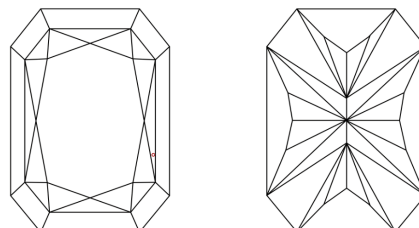

CLARITY CHARACTERISTICS

KEY TO SYMBOLS

Red symbols indicate internal characteristics.
Green symbols indicate external characteristics.

COLOR

D E F G H I J Faint Very Light Light

CLARITY

IF	VS¹⁻²	VS¹⁻²	SI¹⁻²	I¹⁻³
Internally Flawless	Very Very Slightly Included	Very Slightly Included	Slightly Included	Included