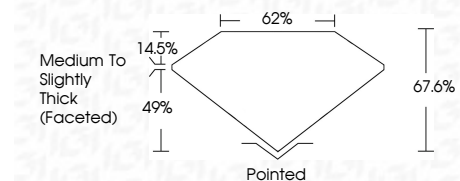

ELECTRONIC COPY

LG644484360
Report verification at igi.org

July 18, 2024
IGI Report Number **LG644484360**
Description **LABORATORY GROWN DIAMOND**
Shape and Cutting Style **CUSHION BRILLIANT**
Measurements **12.29 X 8.77 X 5.93 MM**

GRADING RESULTS
Carat Weight **5.12 CARATS**
Color Grade **G**
Clarity Grade **VS 1**

ADDITIONAL GRADING INFORMATION
Polish **EXCELLENT**
Symmetry **EXCELLENT**
Fluorescence **NONE**
Inscription(s) **IGI LG644484360**
Comments: This Laboratory Grown Diamond was created by Chemical Vapor Deposition (CVD) growth process. Type IIa

July 18, 2024
IGI Report No **LG644484360**
CUSHION BRILLIANT
12.29 X 8.77 X 5.93 MM
Carat Weight **5.12 CARATS**
Color Grade **G**
Clarity Grade **VS 1**
Depth **67.6%**
Table **49%**
Girdle **Medium to Slightly Thick (Faceted)**
Culet **Pointed**
Polish **EXCELLENT**
Symmetry **EXCELLENT**
Fluorescence **NONE**
Inscription(s) **IGI LG644484360**
Comments: This Laboratory Grown Diamond was created by Chemical Vapor Deposition (CVD) growth process. Type IIa

LABORATORY GROWN DIAMOND REPORT

July 18, 2024
IGI Report Number **LG644484360**
Description **LABORATORY GROWN DIAMOND**
Shape and Cutting Style **CUSHION BRILLIANT**
Measurements **12.29 X 8.77 X 5.93 MM**