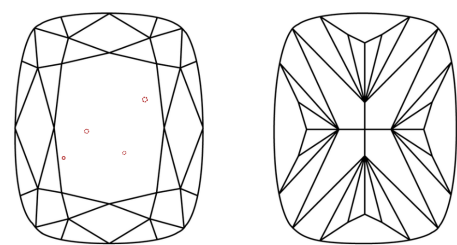

July 18, 2024
IGI Report No **LG644484360**
CUSHION BRILLIANT
12.29 X 8.77 X 5.93 MM
Carat Weight **5.12 CARATS**
Color Grade **G**
Clarity Grade **VS 1**
Depth **67.6%**
Table **49%**
Girdle **Medium to Slightly Thick (Faceted)**
Culet **Pointed**
Polish **EXCELLENT**
Symmetry **EXCELLENT**
Fluorescence **NONE**
Inscription(s) **IGI LG644484360**
Comments: This Laboratory Grown Diamond was created by Chemical Vapor Deposition (CVD) growth process. Type IIa

LABORATORY GROWN DIAMOND REPORT

July 18, 2024
IGI Report Number **LG644484360**
Description **LABORATORY GROWN DIAMOND**
Shape and Cutting Style **CUSHION BRILLIANT**
Measurements **12.29 X 8.77 X 5.93 MM**

GRADING RESULTS
Carat Weight **5.12 CARATS**
Color Grade **G**
Clarity Grade **VS 1**

ADDITIONAL GRADING INFORMATION
Polish **EXCELLENT**
Symmetry **EXCELLENT**
Fluorescence **NONE**
Inscription(s) **IGI LG644484360**

Comments: This Laboratory Grown Diamond was created by Chemical Vapor Deposition (CVD) growth process. Type IIa

PROPORTIONS

Sample Image Used

CLARITY CHARACTERISTICS

KEY TO SYMBOLS
Red symbols indicate internal characteristics.
Green symbols indicate external characteristics.