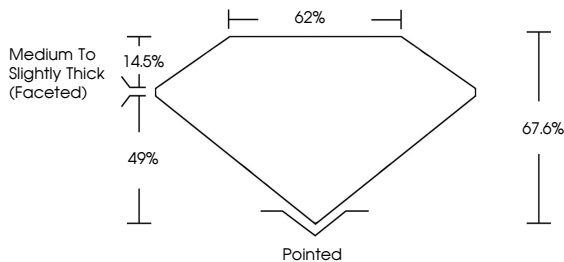

PROPORTIONS