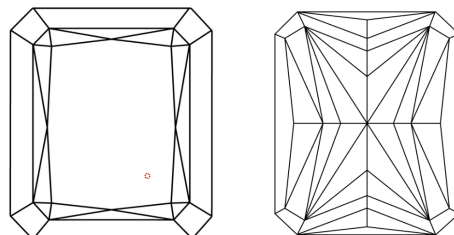

CLARITY CHARACTERISTICS

KEY TO SYMBOLS

Red symbols indicate internal characteristics.
Green symbols indicate external characteristics.