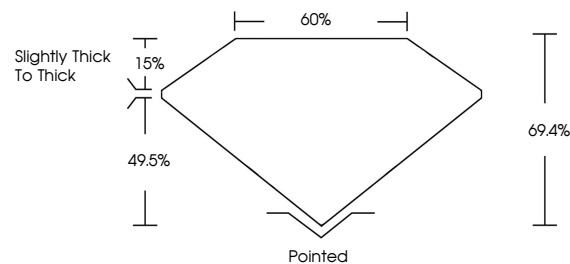

PROPORTIONS