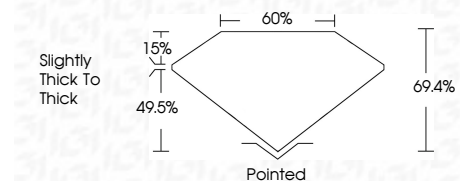

ELECTRONIC COPY

LG644485158
Report verification at igi.org

July 23, 2024
IGI Report Number **LG644485158**
Description **LABORATORY GROWN DIAMOND**
Shape and Cutting Style **CUT CORNERED
RECTANGULAR MODIFIED
BRILLIANT**
Measurements **6.74 X 4.96 X 3.44 MM**

GRADING RESULTS
Carat Weight **1.07 CARAT**
Color Grade **FANCY YELLOW**
Clarity Grade **VVS 2**

ADDITIONAL GRADING INFORMATION
Polish **EXCELLENT**
Symmetry **EXCELLENT**
Fluorescence **NONE**
Inscription(s) **IGI LG644485158**
Comments: This Laboratory Grown Diamond was created by Chemical Vapor Deposition (CVD) growth process.

July 23, 2024
IGI Report No **LG644485158**
CUT CORNERED RECT. MODIFIED BRILLIANT
6.74 X 4.96 X 3.44 MM
Carat Weight **1.07 CARAT**
Color Grade **FANCY YELLOW**
Clarity Grade **VVS 2**
Depth **49.5%**
Table **15%**
Girdle **Slightly thick to Thick**
Culet **Pointed**
Polish **EXCELLENT**
Symmetry **EXCELLENT**
Fluorescence **NONE**
Inscription(s) **IGI LG644485158**
Comments: This Laboratory Grown Diamond was created by Chemical Vapor Deposition (CVD) growth process.

GRADING RESULTS
Carat Weight **1.07 CARAT**
Color Grade **FANCY YELLOW**
Clarity Grade **VVS 2**

ADDITIONAL GRADING INFORMATION
Polish **EXCELLENT**
Symmetry **EXCELLENT**
Fluorescence **NONE**
Inscription(s) **IGI LG644485158**