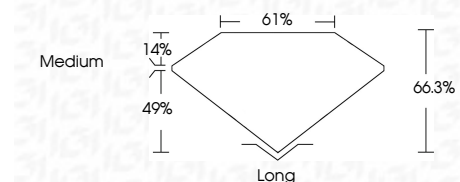

ELECTRONIC COPY

LG644488756
Report verification at igi.org

July 22, 2024
IGI Report Number **LG644488756**
Description **LABORATORY GROWN DIAMOND**
Shape and Cutting Style **EMERALD CUT**
Measurements **8.89 X 5.87 X 3.89 MM**

GRADING RESULTS
Carat Weight **2.05 CARATS**
Color Grade **E**
Clarity Grade **VVS 2**

ADDITIONAL GRADING INFORMATION
Polish **EXCELLENT**
Symmetry **EXCELLENT**
Fluorescence **NONE**
Inscription(s) **IGI LG644488756**
Comments: This Laboratory Grown Diamond was created by Chemical Vapor Deposition (CVD) growth process.
Type IIa

July 22, 2024
IGI Report No **LG644488756**
EMERALD CUT
Carat Weight **2.05 CARATS**
Color Grade **E**
Clarity Grade **VVS 2**
Depth **66.3%**
Table **61%**
Girdle **Medium**
Culet **Long**
Polish **EXCELLENT**
Symmetry **EXCELLENT**
Fluorescence **NONE**
Inscription(s) **IGI LG644488756**
Comments: This Laboratory Grown Diamond was created by Chemical Vapor Deposition (CVD) growth process.
Type IIa

LABORATORY GROWN DIAMOND REPORT

July 22, 2024
IGI Report Number **LG644488756**
Description **LABORATORY GROWN DIAMOND**
Shape and Cutting Style **EMERALD CUT**
Measurements **8.89 X 5.87 X 3.89 MM**

GRADING RESULTS
Carat Weight **2.05 CARATS**
Color Grade **E**
Clarity Grade **VVS 2**