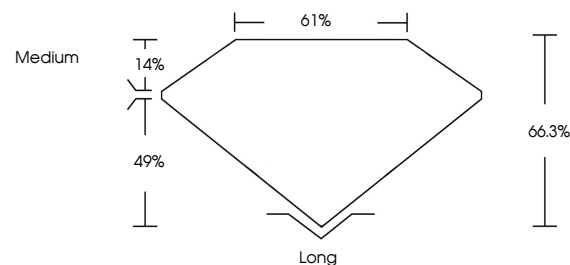

ELECTRONIC COPY

LG644488756
Report verification at igi.org

July 22, 2024
IGI Report Number **LG644488756**
Description **LABORATORY GROWN DIAMOND**
Shape and Cutting Style **EMERALD CUT**
Measurements **8.89 X 5.87 X 3.89 MM**

July 22, 2024
IGI Report No **LG644488756**
EMERALD CUT
Carat Weight **2.05 CARATS**
Color Grade **E**
Clarity Grade **VVS 2**
Depth **66.3%**
Table **61%**
Girdle **Medium**
Culet **Long**
Polish **EXCELLENT**
Symmetry **EXCELLENT**
Fluorescence **NONE**
Inscription(s) **IGI LG644488756**
Comments: This Laboratory Grown Diamond was created by Chemical Vapor Deposition (CVD) growth process.
Type IIa

LABORATORY GROWN DIAMOND REPORT

July 22, 2024
IGI Report Number **LG644488756**
Description **LABORATORY GROWN DIAMOND**
Shape and Cutting Style **EMERALD CUT**
Measurements **8.89 X 5.87 X 3.89 MM**

GRADING RESULTS
Carat Weight **2.05 CARATS**
Color Grade **E**
Clarity Grade **VVS 2**

PROPORTIONS

Sample Image Used

CLARITY CHARACTERISTICS

KEY TO SYMBOLS

Red symbols indicate internal characteristics.
Green symbols indicate external characteristics.

COLOR

D E F G H I J Faint Very Light Light