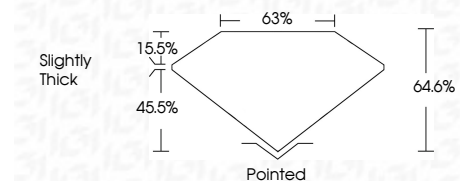

Measurements **12.40 X 8.44 X 5.45 MM**

GRADING RESULTS

Carat Weight **5.04 CARATS**
Color Grade **F**
Clarity Grade **VS 2**

ADDITIONAL GRADING INFORMATION

Polish **EXCELLENT**
Symmetry **EXCELLENT**
Fluorescence **NONE**
Inscription(s) **IGI LG644493465**
Comments: This Laboratory Grown Diamond was created by Chemical Vapor Deposition (CVD) growth process. Type IIa

July 31, 2024
IGI Report No **LG644493465**
CUT CORNERED RECT. MODIFIED BRILLIANT
12.40 X 8.44 X 5.45 MM
Carat Weight **5.04 CARATS**
Color Grade **F**
Clarity Grade **VS 2**
Depth **45.5%**
Table **63%**
Girdle **Slightly Thick**
Culet **Pointed**
Polish **EXCELLENT**
Symmetry **EXCELLENT**
Fluorescence **NONE**
Inscription(s) **IGI LG644493465**
Comments: This Laboratory Grown Diamond was created by Chemical Vapor Deposition (CVD) growth process. Type IIa

LABORATORY GROWN DIAMOND REPORT

July 31, 2024
IGI Report Number **LG644493465**
Description **LABORATORY GROWN DIAMOND**
Shape and Cutting Style **CUT CORNERED RECTANGULAR
MODIFIED BRILLIANT**
Measurements **12.40 X 8.44 X 5.45 MM**

GRADING RESULTS

Carat Weight **5.04 CARATS**
Color Grade **F**
Clarity Grade **VS 2**

ADDITIONAL GRADING INFORMATION

Polish **EXCELLENT**
Symmetry **EXCELLENT**
Fluorescence **NONE**
Inscription(s) **IGI LG644493465**