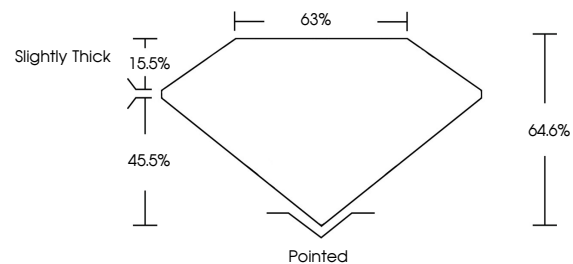

Measurements **12.40 X 8.44 X 5.45 MM**

GRADING RESULTS

Carat Weight **5.04 CARATS**
Color Grade **F**
Clarity Grade **VS 2**

ADDITIONAL GRADING INFORMATION

Polish **EXCELLENT**
Symmetry **EXCELLENT**
Fluorescence **NONE**
Inscription(s) **IGI LG644493465**
Comments: This Laboratory Grown Diamond was created by Chemical Vapor Deposition (CVD) growth process. Type IIa

July 31, 2024
IGI Report No **LG644493465**
CUT CORNERED RECT. MODIFIED BRILLIANT
12.40 X 8.44 X 5.45 MM
Carat Weight **5.04 CARATS**
Color Grade **F**
Clarity Grade **VS 2**
Depth **45.5%**
Table **63%**
Girdle **Slightly Thick**
Culet **Pointed**
Polish **EXCELLENT**
Symmetry **EXCELLENT**
Fluorescence **NONE**
Inscription(s) **IGI LG644493465**
Comments: This Laboratory Grown Diamond was created by Chemical Vapor Deposition (CVD) growth process. Type IIa

GRADING RESULTS

Carat Weight **5.04 CARATS**
Color Grade **F**
Clarity Grade **VS 2**

ADDITIONAL GRADING INFORMATION

Polish **EXCELLENT**
Symmetry **EXCELLENT**
Fluorescence **NONE**
Inscription(s) **IGI LG644493465**

Comments: This Laboratory Grown Diamond was created by Chemical Vapor Deposition (CVD) growth process. Type IIa

PROPORTIONS

Sample Image Used

CLARITY CHARACTERISTICS

KEY TO SYMBOLS

Red symbols indicate internal characteristics.
Green symbols indicate external characteristics.