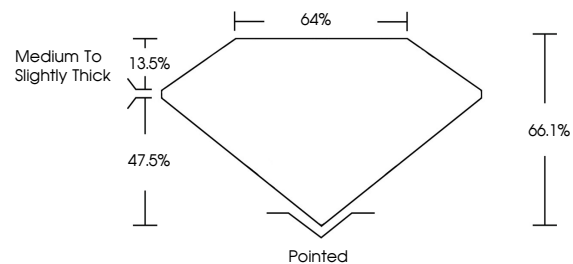

Measurements **7.43 X 4.84 X 3.20 MM**

GRADING RESULTS

Carat Weight **1.01 CARAT**
Color Grade **E**
Clarity Grade **VS 1**

ADDITIONAL GRADING INFORMATION

Polish **EXCELLENT**
Symmetry **EXCELLENT**
Fluorescence **NONE**
Inscription(s) **(IGI) LG644493683**

GRADING RESULTS

Carat Weight **1.01 CARAT**
Color Grade **E**
Clarity Grade **VS 1**

ADDITIONAL GRADING INFORMATION

Polish **EXCELLENT**
Symmetry **EXCELLENT**
Fluorescence **NONE**

Inscription(s) **(IGI) LG644493683**

Comments: This Laboratory Grown Diamond was created by Chemical Vapor Deposition (CVD) growth process. Type IIa

PROPORTIONS

Sample Image Used

CLARITY CHARACTERISTICS

KEY TO SYMBOLS

Red symbols indicate internal characteristics.
Green symbols indicate external characteristics.