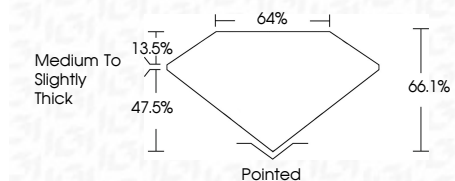

ELECTRONIC COPY

LG644493683
Report verification at igi.org

July 19, 2024
IGI Report Number **LG644493683**
Description **LABORATORY GROWN DIAMOND**

Shape and Cutting Style **CUT CORNERED
RECTANGULAR MODIFIED
BRILLIANT**

Measurements **7.43 X 4.84 X 3.20 MM**

GRADING RESULTS

Carat Weight **1.01 CARAT**
Color Grade **E**
Clarity Grade **VS 1**

ADDITIONAL GRADING INFORMATION

Polish **EXCELLENT**
Symmetry **EXCELLENT**
Fluorescence **NONE**
Inscription(s) **(IGI) LG644493683**

Comments: This Laboratory Grown Diamond was created by Chemical Vapor Deposition (CVD) growth process. Type IIa

IGI

July 19, 2024
IGI Report No **LG644493683**
CUT CORNERED RECT. MODIFIED BRILLIANT
Carat Weight **1.01 CARAT**
Color Grade **E**
Clarity Grade **VS 1**
Depth **66.1%**
Table **47.5%**
Girdle **Medium to Slightly Thick**
Culet **Pointed**
Polish **EXCELLENT**
Symmetry **EXCELLENT**
Fluorescence **NONE**
Inscription(s) **(IGI) LG644493683**
Comments: This Laboratory Grown Diamond was created by Chemical Vapor Deposition (CVD) growth process. Type IIa

LABORATORY GROWN DIAMOND REPORT

July 19, 2024
IGI Report Number **LG644493683**
Description **LABORATORY GROWN DIAMOND**
Shape and Cutting Style **CUT CORNERED RECTANGULAR
MODIFIED BRILLIANT**
Measurements **7.43 X 4.84 X 3.20 MM**