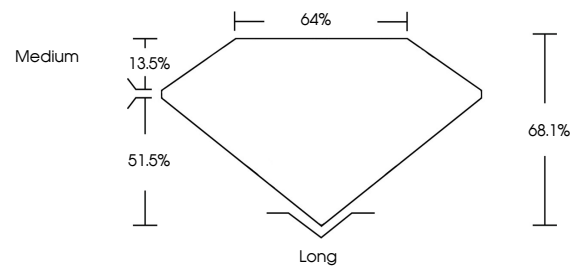

July 23, 2024
IGI Report No **LG644499710**
EMERALD CUT
8.44 X 5.95 X 4.05 MM
2.04 CARATS
Color Grade **E**
Clarity Grade **VS 2**
Depth **68.1%**
Table **51.5%**
Girdle **Medium**
Culet **Long**
Polish **EXCELLENT**
Symmetry **EXCELLENT**
Fluorescence **NONE**
Inscription(s) **IGI LG644499710**

Comments: This Laboratory Grown Diamond was created by Chemical Vapor Deposition (CVD) growth process. Type IIa

July 23, 2024
IGI Report Number **LG644499710**
Description **LABORATORY GROWN DIAMOND**
Shape and Cutting Style **EMERALD CUT**
Measurements **8.44 X 5.95 X 4.05 MM**

GRADING RESULTS

Carat Weight **2.04 CARATS**
Color Grade **E**
Clarity Grade **VS 2**

ADDITIONAL GRADING INFORMATION

Polish **EXCELLENT**
Symmetry **EXCELLENT**
Fluorescence **NONE**
Inscription(s) **IGI LG644499710**

Comments: This Laboratory Grown Diamond was created by Chemical Vapor Deposition (CVD) growth process. Type IIa

PROPORTIONS

Sample Image Used

CLARITY CHARACTERISTICS

KEY TO SYMBOLS

Red symbols indicate internal characteristics.
Green symbols indicate external characteristics.