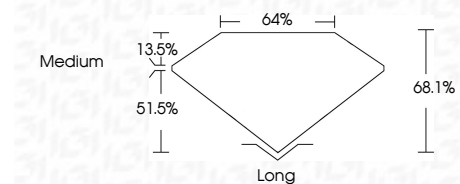

ELECTRONIC COPY

LG644499710
Report verification at igi.org

July 23, 2024
IGI Report Number **LG644499710**
Description **LABORATORY GROWN DIAMOND**
Shape and Cutting Style **EMERALD CUT**
Measurements **8.44 X 5.95 X 4.05 MM**

GRADING RESULTS

Carat Weight **2.04 CARATS**
Color Grade **E**
Clarity Grade **VS 2**

ADDITIONAL GRADING INFORMATION

Polish **EXCELLENT**
Symmetry **EXCELLENT**
Fluorescence **NONE**
Inscription(s) **IGI LG644499710**
Comments: This Laboratory Grown Diamond was created by Chemical Vapor Deposition (CVD) growth process. Type IIa

July 23, 2024
IGI Report No **LG644499710**
EMERALD CUT
8.44 X 5.95 X 4.05 MM
2.04 CARATS
Color Grade **E**
Clarity Grade **VS 2**
Depth **68.1%**
Table **51.5%**
Girdle **Medium**
Culet **Long**
Polish **EXCELLENT**
Symmetry **EXCELLENT**
Fluorescence **NONE**
Inscription(s) **IGI LG644499710**

Comments: This Laboratory Grown Diamond was created by Chemical Vapor Deposition (CVD) growth process. Type IIa

July 23, 2024
IGI Report Number **LG644499710**
Description **LABORATORY GROWN DIAMOND**
Shape and Cutting Style **EMERALD CUT**
Measurements **8.44 X 5.95 X 4.05 MM**