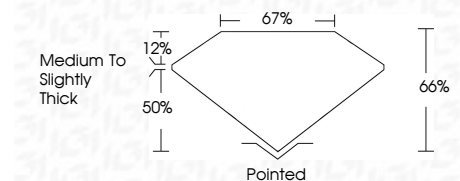

ELECTRONIC COPY

LG645402298
Report verification at igi.org

July 31, 2024
IGI Report Number **LG645402298**
Description **LABORATORY GROWN DIAMOND**
Shape and Cutting Style **CUT CORNERED
RECTANGULAR MODIFIED
BRILLIANT**

Measurements **8.60 X 5.97 X 3.94 MM**

GRADING RESULTS

Carat Weight **1.75 CARAT**
Color Grade **E**
Clarity Grade **VS 2**

ADDITIONAL GRADING INFORMATION

Polish **EXCELLENT**
Symmetry **EXCELLENT**
Fluorescence **NONE**
Inscription(s) **(IGI) LG645402298**

Comments: This Laboratory Grown Diamond was created by Chemical Vapor Deposition (CVD) growth process. Type IIa

July 31, 2024
IGI Report No **LG645402298**
CUT CORNERED RECT. MODIFIED BRILLIANT
8.60 X 5.97 X 3.94 MM
Carat Weight **1.75 CARAT**
Color Grade **E**
Clarity Grade **VS 2**
Depth **66%**
Table **50%**
Girdle **Medium to Slightly Thick**
Culet **Pointed**
Polish **EXCELLENT**
Symmetry **EXCELLENT**
Fluorescence **NONE**
Inscription(s) **(IGI) LG645402298**
Comments: This Laboratory Grown Diamond was created by Chemical Vapor Deposition (CVD) growth process. Type IIa

LABORATORY GROWN DIAMOND REPORT

July 31, 2024
IGI Report Number **LG645402298**
Description **LABORATORY GROWN DIAMOND**
Shape and Cutting Style **CUT CORNERED RECTANGULAR
MODIFIED BRILLIANT**
Measurements **8.60 X 5.97 X 3.94 MM**