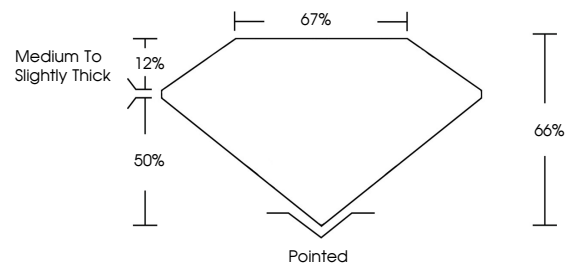

Measurements **8.60 X 5.97 X 3.94 MM**

GRADING RESULTS

Carat Weight **1.75 CARAT**
Color Grade **E**
Clarity Grade **VS 2**

ADDITIONAL GRADING INFORMATION

Polish **EXCELLENT**
Symmetry **EXCELLENT**
Fluorescence **NONE**
Inscription(s) **(IGI) LG645402298**

Comments: This Laboratory Grown Diamond was created by Chemical Vapor Deposition (CVD) growth process. Type IIa

July 31, 2024
IGI Report No **LG645402298**
CUT CORNERED RECT. MODIFIED BRILLIANT
8.60 X 5.97 X 3.94 MM
Carat Weight **1.75 CARAT**
Color Grade **E**
Clarity Grade **VS 2**
Depth **66%**
Table **50%**
Girdle **Medium to Slightly Thick**
Culet **Pointed**
Polish **EXCELLENT**
Symmetry **EXCELLENT**
Fluorescence **NONE**
Inscription(s) **(IGI) LG645402298**
Comments: This Laboratory Grown Diamond was created by Chemical Vapor Deposition (CVD) growth process. Type IIa

GRADING RESULTS

Carat Weight **1.75 CARAT**
Color Grade **E**
Clarity Grade **VS 2**

ADDITIONAL GRADING INFORMATION

Polish **EXCELLENT**
Symmetry **EXCELLENT**
Fluorescence **NONE**

Inscription(s) **(IGI) LG645402298**

Comments: This Laboratory Grown Diamond was created by Chemical Vapor Deposition (CVD) growth process. Type IIa

PROPORTIONS

Sample Image Used

CLARITY CHARACTERISTICS

KEY TO SYMBOLS

Red symbols indicate internal characteristics.
Green symbols indicate external characteristics.