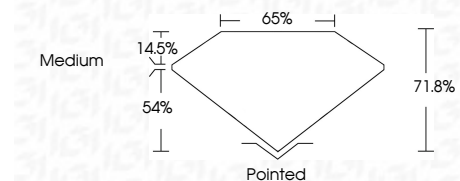

ELECTRONIC COPY

LG645405859
Report verification at igi.org

August 1, 2024
IGI Report Number **LG645405859**
Description **LABORATORY GROWN DIAMOND**

Shape and Cutting Style **CUT CORNERED
RECTANGULAR MODIFIED
BRILLIANT**

Measurements **6.65 X 5.00 X 3.59 MM**

GRADING RESULTS

Carat Weight **1.02 CARAT**
Color Grade **E**
Clarity Grade **VS 1**

ADDITIONAL GRADING INFORMATION

Polish **EXCELLENT**
Symmetry **EXCELLENT**
Fluorescence **NONE**
Inscription(s) **(LGI) LG645405859**
Comments: This Laboratory Grown Diamond was created by Chemical Vapor Deposition (CVD) growth process. Type IIa

August 1, 2024
IGI Report No **LG645405859**
CUT CORNERED RECT. MODIFIED BRILLIANT
6.65 X 5.00 X 3.59 MM
Carat Weight **1.02 CARAT**
Color Grade **E**
Clarity Grade **VS 1**
Depth **71.0%**
Table **65%**
Girdle **Medium**
Culet **Pointed**
Polish **EXCELLENT**
Symmetry **EXCELLENT**
Fluorescence **NONE**
Inscription(s) **(LGI) LG645405859**
Comments: This Laboratory Grown Diamond was created by Chemical Vapor Deposition (CVD) growth process. Type IIa

LABORATORY GROWN DIAMOND REPORT

August 1, 2024
IGI Report Number **LG645405859**
Description **LABORATORY GROWN DIAMOND**
Shape and Cutting Style **CUT CORNERED RECTANGULAR
MODIFIED BRILLIANT**
Measurements **6.65 X 5.00 X 3.59 MM**