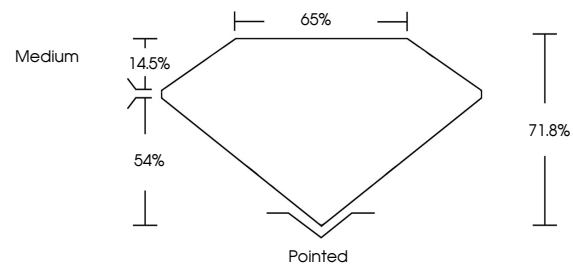

Measurements **6.65 X 5.00 X 3.59 MM**

GRADING RESULTS

Carat Weight **1.02 CARAT**
Color Grade **E**
Clarity Grade **VS 1**

ADDITIONAL GRADING INFORMATION

Polish **EXCELLENT**
Symmetry **EXCELLENT**
Fluorescence **NONE**
Inscription(s) **(LGI) LG645405859**
Comments: This Laboratory Grown Diamond was created by Chemical Vapor Deposition (CVD) growth process. Type IIa

August 1, 2024
IGI Report No **LG645405859**
CUT CORNERED RECT. MODIFIED BRILLIANT
6.65 X 5.00 X 3.59 MM
Carat Weight **1.02 CARAT**
Color Grade **E**
Clarity Grade **VS 1**
Depth **71.0%**
Table **65%**
Girdle **Medium**
Culet **Pointed**
Polish **EXCELLENT**
Symmetry **EXCELLENT**
Fluorescence **NONE**
Inscription(s) **(LGI) LG645405859**
Comments: This Laboratory Grown Diamond was created by Chemical Vapor Deposition (CVD) growth process. Type IIa

GRADING RESULTS

Carat Weight **1.02 CARAT**
Color Grade **E**
Clarity Grade **VS 1**

ADDITIONAL GRADING INFORMATION

Polish **EXCELLENT**
Symmetry **EXCELLENT**
Fluorescence **NONE**
Inscription(s) **(LGI) LG645405859**

Comments: This Laboratory Grown Diamond was created by Chemical Vapor Deposition (CVD) growth process. Type IIa

PROPORTIONS

Sample Image Used

CLARITY CHARACTERISTICS

KEY TO SYMBOLS

Red symbols indicate internal characteristics.
Green symbols indicate external characteristics.