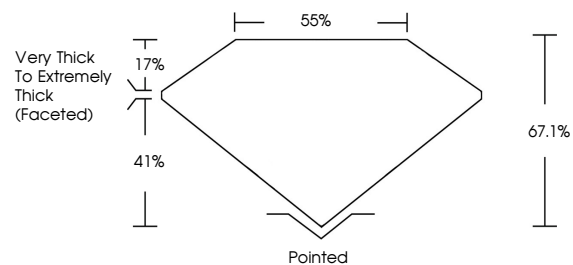

ELECTRONIC COPY

LG645407400
Report verification at igi.org

August 8, 2024
IGI Report Number **LG645407400**
Description **LABORATORY GROWN DIAMOND**
Shape and Cutting Style **OVAL MODIFIED BRILLIANT**
Measurements **9.31 X 6.42 X 4.31 MM**
GRADING RESULTS
Carat Weight **2.02 CARATS**
Color Grade **FANCY INTENSE YELLOW**
Clarity Grade **VVS 2**

August 8, 2024
IGI Report Number **LG645407400**
Description **LABORATORY GROWN DIAMOND**
Shape and Cutting Style **OVAL MODIFIED BRILLIANT**
Measurements **9.31 X 6.42 X 4.31 MM**

GRADING RESULTS

Carat Weight **2.02 CARATS**
Color Grade **FANCY INTENSE YELLOW**
Clarity Grade **VVS 2**

Secondary color: Grey

PROPORTIONS

Sample Image Used

CLARITY CHARACTERISTICS

KEY TO SYMBOLS

Red symbols indicate internal characteristics.
Green symbols indicate external characteristics.

COLOR

D E F G H I J Faint Very Light Light

August 8, 2024
IGI Report No **LG645407400**
OVAL MODIFIED BRILLIANT
9.31 X 6.42 X 4.31 MM
2.02 CARATS
Color Grade **FANCY INTENSE YELLOW**
Clarity Grade **VVS 2**
Depth **67.1%**
Table **55%**
Girdle **Very Thick to Extremely Thick (Faceted)**
Culet **Pointed**
Polish **EXCELLENT**
Symmetry **EXCELLENT**
Fluorescence **NONE**
Inscription(s) **IGI LG645407400**
Comments: This Laboratory Grown Diamond was created by Chemical Vapor Deposition (CVD) growth process.
Secondary color: Grey