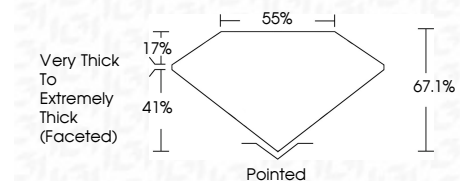

ELECTRONIC COPY

LG645407400
Report verification at igi.org

August 8, 2024
IGI Report Number **LG645407400**
Description **LABORATORY GROWN DIAMOND**
Shape and Cutting Style **OVAL MODIFIED BRILLIANT**
Measurements **9.31 X 6.42 X 4.31 MM**
GRADING RESULTS
Carat Weight **2.02 CARATS**
Color Grade **FANCY INTENSE YELLOW**
Clarity Grade **VVS 2**

August 8, 2024
IGI Report Number **LG645407400**
Description **LABORATORY GROWN DIAMOND**
Shape and Cutting Style **OVAL MODIFIED BRILLIANT**
Measurements **9.31 X 6.42 X 4.31 MM**

GRADING RESULTS

Carat Weight **2.02 CARATS**
Color Grade **FANCY INTENSE YELLOW**
Clarity Grade **VVS 2**

Secondary color: Grey

PROPORTIONS

Sample Image Used

CLARITY CHARACTERISTICS

KEY TO SYMBOLS

Red symbols indicate internal characteristics.
Green symbols indicate external characteristics.

COLOR

D E F G H I J Faint Very Light Light

CLARITY

IF	VS ¹⁻²	VS ¹⁻²	SI ¹⁻²	I ¹⁻³
Internally Flawless	Very Very Slightly Included	Very Slightly Included	Slightly Included	Included

ADDITIONAL GRADING INFORMATION

Polish **EXCELLENT**
Symmetry **EXCELLENT**
Fluorescence **NONE**
Inscription(s) **IGI LG645407400**
Comments: This Laboratory Grown Diamond was created by Chemical Vapor Deposition (CVD) growth process.
Secondary color: Grey