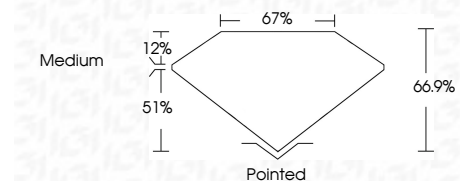

Measurements **8.55 X 6.16 X 4.12 MM**

GRADING RESULTS

Carat Weight **1.86 CARAT**
Color Grade **E**
Clarity Grade **VVS 2**

ADDITIONAL GRADING INFORMATION

Polish **EXCELLENT**
Symmetry **EXCELLENT**
Fluorescence **NONE**
Inscription(s) **IGI LG645411593**
Comments: This Laboratory Grown Diamond was created by Chemical Vapor Deposition (CVD) growth process. Type IIa

August 2, 2024
IGI Report No **LG645411593**
CUT CORNERED RECT. MODIFIED BRILLIANT
8.55 X 6.16 X 4.12 MM
Carat Weight **1.86 CARAT**
Color Grade **E**
Clarity Grade **VVS 2**
Depth **66.9%**
Table **51%**
Girdle **Medium**
Culet **Pointed**
Polish **EXCELLENT**
Symmetry **EXCELLENT**
Fluorescence **NONE**
Inscription(s) **IGI LG645411593**
Comments: This Laboratory Grown Diamond was created by Chemical Vapor Deposition (CVD) growth process. Type IIa

LABORATORY GROWN DIAMOND REPORT

August 2, 2024
IGI Report Number **LG645411593**
Description **LABORATORY GROWN DIAMOND**
Shape and Cutting Style **CUT CORNERED RECTANGULAR
MODIFIED BRILLIANT**
Measurements **8.55 X 6.16 X 4.12 MM**

GRADING RESULTS

Carat Weight **1.86 CARAT**
Color Grade **E**
Clarity Grade **VVS 2**

ADDITIONAL GRADING INFORMATION

Polish **EXCELLENT**
Symmetry **EXCELLENT**
Fluorescence **NONE**
Inscription(s) **IGI LG645411593**