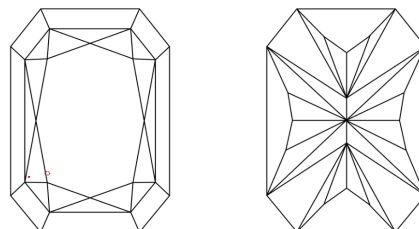

CLARITY CHARACTERISTICS

KEY TO SYMBOLS

Red symbols indicate internal characteristics.
Green symbols indicate external characteristics.

COLOR

D E F G H I J Faint Very Light Light

CLARITY

IF	VVS¹⁻²	VS¹⁻²	SI¹⁻²	I¹⁻³
Internally Flawless	Very Very Slightly Included	Very Slightly Included	Slightly Included	Included