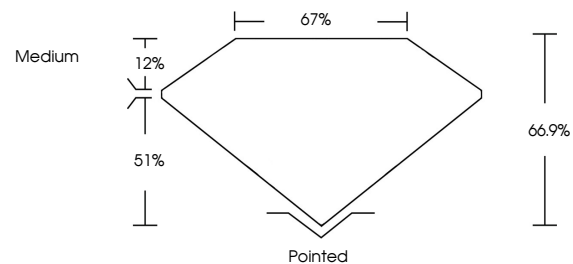

Measurements **8.55 X 6.16 X 4.12 MM**

GRADING RESULTS

Carat Weight **1.86 CARAT**
Color Grade **E**
Clarity Grade **VVS 2**

ADDITIONAL GRADING INFORMATION

Polish **EXCELLENT**
Symmetry **EXCELLENT**
Fluorescence **NONE**
Inscription(s) **IGI LG645411593**
Comments: This Laboratory Grown Diamond was created by Chemical Vapor Deposition (CVD) growth process. Type IIa

August 2, 2024
IGI Report No **LG645411593**
CUT CORNERED RECT. MODIFIED BRILLIANT
8.55 X 6.16 X 4.12 MM
Carat Weight **1.86 CARAT**
Color Grade **E**
Clarity Grade **VVS 2**
Depth **66.9%**
Table **51%**
Girdle **Medium**
Culet **Pointed**
Polish **EXCELLENT**
Symmetry **EXCELLENT**
Fluorescence **NONE**
Inscription(s) **IGI LG645411593**
Comments: This Laboratory Grown Diamond was created by Chemical Vapor Deposition (CVD) growth process. Type IIa

GRADING RESULTS

Carat Weight **1.86 CARAT**
Color Grade **E**
Clarity Grade **VVS 2**

ADDITIONAL GRADING INFORMATION

Polish **EXCELLENT**
Symmetry **EXCELLENT**
Fluorescence **NONE**
Inscription(s) **IGI LG645411593**

Comments: This Laboratory Grown Diamond was created by Chemical Vapor Deposition (CVD) growth process. Type IIa

PROPORTIONS

Sample Image Used

CLARITY CHARACTERISTICS

KEY TO SYMBOLS

Red symbols indicate internal characteristics.
Green symbols indicate external characteristics.