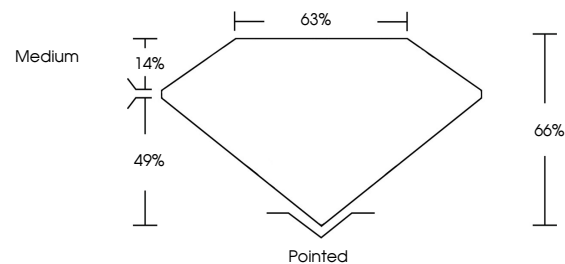

Measurements **12.31 X 8.49 X 5.60 MM**

GRADING RESULTS

Carat Weight **5.09 CARATS**
Color Grade **D**
Clarity Grade **VS 1**

ADDITIONAL GRADING INFORMATION

Polish **EXCELLENT**
Symmetry **EXCELLENT**
Fluorescence **NONE**
Inscription(s) **IGI LG645413647**
Comments: This Laboratory Grown Diamond was created by Chemical Vapor Deposition (CVD) growth process. Type IIa

August 3, 2024
IGI Report No **LG645413647**
CUT CORNERED RECT. MODIFIED BRILLIANT
12.31 X 8.49 X 5.60 MM
Carat Weight **5.09 CARATS**
Color Grade **D**
Clarity Grade **VS 1**
Depth **66%**
Table **14%**
Girdle **Medium**
Culet **Pointed**
Polish **EXCELLENT**
Symmetry **EXCELLENT**
Fluorescence **NONE**
Inscription(s) **IGI LG645413647**
Comments: This Laboratory Grown Diamond was created by Chemical Vapor Deposition (CVD) growth process. Type IIa

GRADING RESULTS

Carat Weight **5.09 CARATS**
Color Grade **D**
Clarity Grade **VS 1**

ADDITIONAL GRADING INFORMATION

Polish **EXCELLENT**
Symmetry **EXCELLENT**
Fluorescence **NONE**
Inscription(s) **IGI LG645413647**

Comments: This Laboratory Grown Diamond was created by Chemical Vapor Deposition (CVD) growth process. Type IIa

PROPORTIONS

Sample Image Used

CLARITY CHARACTERISTICS

KEY TO SYMBOLS

Red symbols indicate internal characteristics.
Green symbols indicate external characteristics.