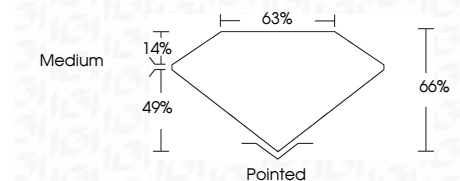

Measurements **12.31 X 8.49 X 5.60 MM**

GRADING RESULTS

Carat Weight **5.09 CARATS**
Color Grade **D**
Clarity Grade **VS 1**

ADDITIONAL GRADING INFORMATION

Polish **EXCELLENT**
Symmetry **EXCELLENT**
Fluorescence **NONE**
Inscription(s) **IGI LG645413647**
Comments: This Laboratory Grown Diamond was created by Chemical Vapor Deposition (CVD) growth process. Type IIa

August 3, 2024
IGI Report No **LG645413647**
CUT CORNERED RECT. MODIFIED BRILLIANT
12.31 X 8.49 X 5.60 MM
Carat Weight **5.09 CARATS**
Color Grade **D**
Clarity Grade **VS 1**
Depth **66%**
Table **14%**
Girdle **Medium**
Culet **Pointed**
Polish **EXCELLENT**
Symmetry **EXCELLENT**
Fluorescence **NONE**
Inscription(s) **IGI LG645413647**
Comments: This Laboratory Grown Diamond was created by Chemical Vapor Deposition (CVD) growth process. Type IIa

LABORATORY GROWN DIAMOND REPORT

August 3, 2024
IGI Report Number **LG645413647**
Description **LABORATORY GROWN DIAMOND**
Shape and Cutting Style **CUT CORNERED RECTANGULAR
MODIFIED BRILLIANT**
Measurements **12.31 X 8.49 X 5.60 MM**

GRADING RESULTS

Carat Weight **5.09 CARATS**
Color Grade **D**
Clarity Grade **VS 1**

ADDITIONAL GRADING INFORMATION

Polish **EXCELLENT**
Symmetry **EXCELLENT**
Fluorescence **NONE**
Inscription(s) **IGI LG645413647**