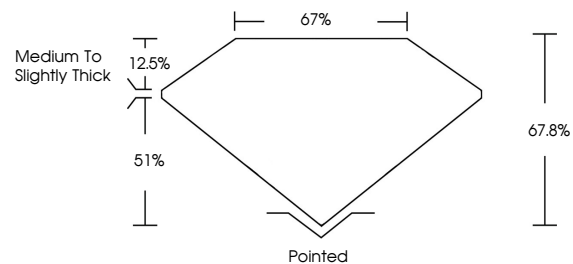

Measurements **9.15 X 6.55 X 4.44 MM**

GRADING RESULTS

Carat Weight **2.33 CARATS**
Color Grade **E**
Clarity Grade **VS 1**

ADDITIONAL GRADING INFORMATION

Polish **EXCELLENT**
Symmetry **EXCELLENT**
Fluorescence **NONE**
Inscription(s) **(IGI) LG645432766**
Comments: This Laboratory Grown Diamond was created by Chemical Vapor Deposition (CVD) growth process. Type IIa

August 1, 2024
IGI Report No **LG645432766**
CUT CORNERED RECT. MODIFIED BRILLIANT
9.15 X 6.55 X 4.44 MM
Carat Weight **2.33 CARATS**
Color Grade **E**
Clarity Grade **VS 1**
Depth **12.5%**
Table **51%**
Girdle **Medium to Slightly Thick**
Culet **Pointed**
Polish **EXCELLENT**
Symmetry **EXCELLENT**
Fluorescence **NONE**
Inscription(s) **(IGI) LG645432766**
Comments: This Laboratory Grown Diamond was created by Chemical Vapor Deposition (CVD) growth process. Type IIa

GRADING RESULTS

Carat Weight **2.33 CARATS**
Color Grade **E**
Clarity Grade **VS 1**

ADDITIONAL GRADING INFORMATION

Polish **EXCELLENT**
Symmetry **EXCELLENT**
Fluorescence **NONE**
Inscription(s) **(IGI) LG645432766**

Comments: This Laboratory Grown Diamond was created by Chemical Vapor Deposition (CVD) growth process. Type IIa

PROPORTIONS

Sample Image Used

CLARITY CHARACTERISTICS

KEY TO SYMBOLS

Red symbols indicate internal characteristics.
Green symbols indicate external characteristics.