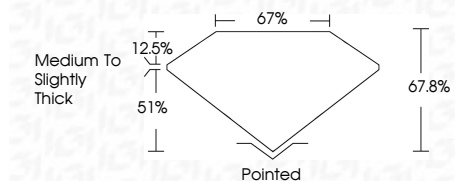

ELECTRONIC COPY

LG645432766
Report verification at igi.org

August 1, 2024
IGI Report Number **LG645432766**
Description **LABORATORY GROWN DIAMOND**
Shape and Cutting Style **CUT CORNERED
RECTANGULAR MODIFIED
BRILLIANT**

Measurements **9.15 X 6.55 X 4.44 MM**

GRADING RESULTS

Carat Weight **2.33 CARATS**
Color Grade **E**
Clarity Grade **VS 1**

ADDITIONAL GRADING INFORMATION

Polish **EXCELLENT**
Symmetry **EXCELLENT**
Fluorescence **NONE**
Inscription(s) **(IGI) LG645432766**
Comments: This Laboratory Grown Diamond was created by Chemical Vapor Deposition (CVD) growth process. Type IIa

August 1, 2024
IGI Report No **LG645432766**
CUT CORNERED RECT. MODIFIED BRILLIANT
9.15 X 6.55 X 4.44 MM
Carat Weight **2.33 CARATS**
Color Grade **E**
Clarity Grade **VS 1**
Depth **12.5%**
Table **51%**
Girdle **Medium to Slightly Thick**
Culet **Pointed**
Polish **EXCELLENT**
Symmetry **EXCELLENT**
Fluorescence **NONE**
Inscription(s) **(IGI) LG645432766**
Comments: This Laboratory Grown Diamond was created by Chemical Vapor Deposition (CVD) growth process. Type IIa

LABORATORY GROWN DIAMOND REPORT

August 1, 2024
IGI Report Number **LG645432766**
Description **LABORATORY GROWN DIAMOND**
Shape and Cutting Style **CUT CORNERED RECTANGULAR
MODIFIED BRILLIANT**
Measurements **9.15 X 6.55 X 4.44 MM**