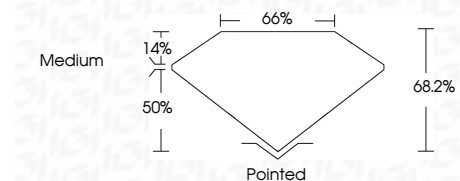

Measurements **9.25 X 6.77 X 4.62 MM**

GRADING RESULTS

Carat Weight **2.50 CARATS**
Color Grade **F**
Clarity Grade **VS 1**

ADDITIONAL GRADING INFORMATION

Polish **EXCELLENT**
Symmetry **EXCELLENT**
Fluorescence **NONE**
Inscription(s) **IGI LG645433017**
Comments: This Laboratory Grown Diamond was created by Chemical Vapor Deposition (CVD) growth process. Type IIa

August 1, 2024
IGI Report No **LG645433017**
CUT CORNERED RECT. MODIFIED BRILLIANT
9.25 X 6.77 X 4.62 MM
Carat Weight **2.50 CARATS**
Color Grade **F**
Clarity Grade **VS 1**
Depth **68.2%**
Table **50%**
Girdle **Medium**
Culet **Pointed**
Polish **EXCELLENT**
Symmetry **EXCELLENT**
Fluorescence **NONE**
Inscription(s) **IGI LG645433017**
Comments: This Laboratory Grown Diamond was created by Chemical Vapor Deposition (CVD) growth process. Type IIa

LABORATORY GROWN DIAMOND REPORT

August 1, 2024
IGI Report Number **LG645433017**
Description **LABORATORY GROWN DIAMOND**
Shape and Cutting Style **CUT CORNERED RECTANGULAR
MODIFIED BRILLIANT**
Measurements **9.25 X 6.77 X 4.62 MM**

GRADING RESULTS

Carat Weight **2.50 CARATS**
Color Grade **F**
Clarity Grade **VS 1**

ADDITIONAL GRADING INFORMATION

Polish **EXCELLENT**
Symmetry **EXCELLENT**
Fluorescence **NONE**
Inscription(s) **IGI LG645433017**