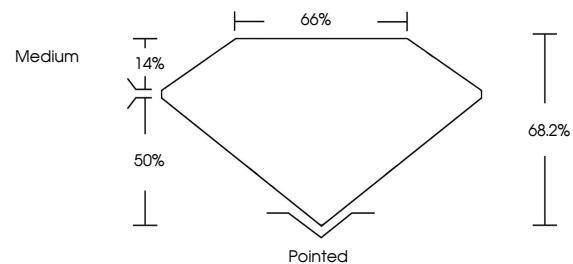

Measurements **9.25 X 6.77 X 4.62 MM**

GRADING RESULTS

Carat Weight **2.50 CARATS**
Color Grade **F**
Clarity Grade **VS 1**

ADDITIONAL GRADING INFORMATION

Polish **EXCELLENT**
Symmetry **EXCELLENT**
Fluorescence **NONE**
Inscription(s) **IGI LG645433017**
Comments: This Laboratory Grown Diamond was created by Chemical Vapor Deposition (CVD) growth process. Type IIa

August 1, 2024
IGI Report No **LG645433017**
CUT CORNERED RECT. MODIFIED BRILLIANT
9.25 X 6.77 X 4.62 MM
Carat Weight **2.50 CARATS**
Color Grade **F**
Clarity Grade **VS 1**
Depth **68.2%**
Table **50%**
Girdle **Medium**
Culet **Pointed**
Polish **EXCELLENT**
Symmetry **EXCELLENT**
Fluorescence **NONE**
Inscription(s) **IGI LG645433017**
Comments: This Laboratory Grown Diamond was created by Chemical Vapor Deposition (CVD) growth process. Type IIa

GRADING RESULTS

Carat Weight **2.50 CARATS**
Color Grade **F**
Clarity Grade **VS 1**

ADDITIONAL GRADING INFORMATION

Polish **EXCELLENT**
Symmetry **EXCELLENT**
Fluorescence **NONE**
Inscription(s) **IGI LG645433017**

Comments: This Laboratory Grown Diamond was created by Chemical Vapor Deposition (CVD) growth process. Type IIa

PROPORTIONS

Sample Image Used

CLARITY CHARACTERISTICS

KEY TO SYMBOLS

Red symbols indicate internal characteristics.
Green symbols indicate external characteristics.