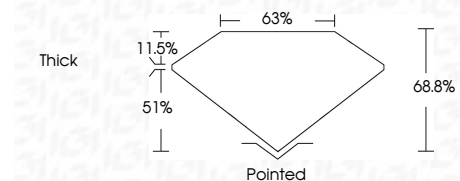

Measurements **9.06 X 6.22 X 4.28 MM**

GRADING RESULTS

Carat Weight **2.21 CARATS**
Color Grade **D**
Clarity Grade **VVS 2**

ADDITIONAL GRADING INFORMATION

Polish **EXCELLENT**
Symmetry **EXCELLENT**
Fluorescence **NONE**
Inscription(s) **IGI LG645434067**
Comments: This Laboratory Grown Diamond was created by Chemical Vapor Deposition (CVD) growth process. Type IIa

August 21, 2024
IGI Report No **LG645434067**
CUT CORNERED RECT. MODIFIED BRILLIANT
9.06 X 6.22 X 4.28 MM
Carat Weight **2.21 CARATS**
Color Grade **D**
Clarity Grade **VVS 2**
Depth **68.8%**
Table **63%**
Girdle **Thick**
Culet **Pointed**
Polish **EXCELLENT**
Symmetry **EXCELLENT**
Fluorescence **NONE**
Inscription(s) **IGI LG645434067**
Comments: This Laboratory Grown Diamond was created by Chemical Vapor Deposition (CVD) growth process. Type IIa

LABORATORY GROWN DIAMOND REPORT

August 21, 2024
IGI Report Number **LG645434067**
Description **LABORATORY GROWN DIAMOND**
Shape and Cutting Style **CUT CORNERED RECTANGULAR
MODIFIED BRILLIANT**
Measurements **9.06 X 6.22 X 4.28 MM**

GRADING RESULTS

Carat Weight **2.21 CARATS**
Color Grade **D**
Clarity Grade **VVS 2**

ADDITIONAL GRADING INFORMATION

Polish **EXCELLENT**
Symmetry **EXCELLENT**
Fluorescence **NONE**
Inscription(s) **IGI LG645434067**