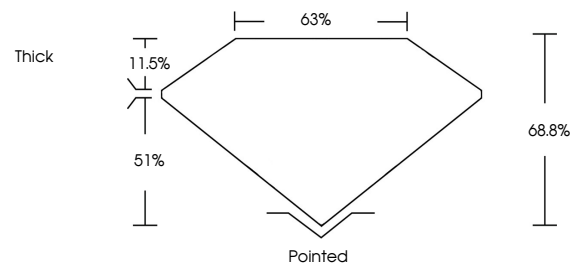

Measurements **9.06 X 6.22 X 4.28 MM**

GRADING RESULTS

Carat Weight **2.21 CARATS**
Color Grade **D**
Clarity Grade **VVS 2**

ADDITIONAL GRADING INFORMATION

Polish **EXCELLENT**
Symmetry **EXCELLENT**
Fluorescence **NONE**
Inscription(s) **IGI LG645434067**
Comments: This Laboratory Grown Diamond was created by Chemical Vapor Deposition (CVD) growth process. Type IIa

August 21, 2024
IGI Report No **LG645434067**
CUT CORNERED RECT. MODIFIED BRILLIANT
9.06 X 6.22 X 4.28 MM
Carat Weight **2.21 CARATS**
Color Grade **D**
Clarity Grade **VVS 2**
Depth **68.8%**
Table **63%**
Girdle **Thick**
Culet **Pointed**
Polish **EXCELLENT**
Symmetry **EXCELLENT**
Fluorescence **NONE**
Inscription(s) **IGI LG645434067**
Comments: This Laboratory Grown Diamond was created by Chemical Vapor Deposition (CVD) growth process. Type IIa

GRADING RESULTS

Carat Weight **2.21 CARATS**
Color Grade **D**
Clarity Grade **VVS 2**

ADDITIONAL GRADING INFORMATION

Polish **EXCELLENT**
Symmetry **EXCELLENT**
Fluorescence **NONE**
Inscription(s) **IGI LG645434067**

Comments: This Laboratory Grown Diamond was created by Chemical Vapor Deposition (CVD) growth process. Type IIa

PROPORTIONS

Sample Image Used

CLARITY CHARACTERISTICS

KEY TO SYMBOLS

Red symbols indicate internal characteristics.
Green symbols indicate external characteristics.