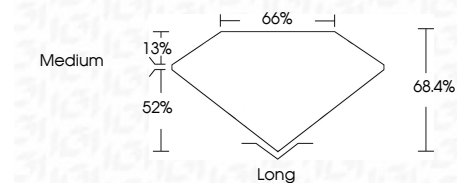

ELECTRONIC COPY

LG645435935
Report verification at igi.org

August 6, 2024
IGI Report Number **LG645435935**
Description **LABORATORY GROWN DIAMOND**
Shape and Cutting Style **EMERALD CUT**
Measurements **8.48 X 5.94 X 4.06 MM**

GRADING RESULTS
Carat Weight **2.00 CARATS**
Color Grade **D**
Clarity Grade **VS 1**

ADDITIONAL GRADING INFORMATION
Polish **EXCELLENT**
Symmetry **EXCELLENT**
Fluorescence **NONE**
Inscription(s) **IGI LG645435935**
Comments: This Laboratory Grown Diamond was created by Chemical Vapor Deposition (CVD) growth process. Type IIa

August 6, 2024
IGI Report No **LG645435935**
EMERALD CUT
Carat Weight **2.00 CARATS**
Color Grade **D**
Clarity Grade **VS 1**
Depth **68.4%**
Table **65%**
Girdle **Medium**
Culet **Long**
Polish **EXCELLENT**
Symmetry **EXCELLENT**
Fluorescence **NONE**
Inscription(s) **IGI LG645435935**

Comments: This Laboratory Grown Diamond was created by Chemical Vapor Deposition (CVD) growth process. Type IIa

LABORATORY GROWN DIAMOND REPORT

August 6, 2024
IGI Report Number **LG645435935**
Description **LABORATORY GROWN DIAMOND**
Shape and Cutting Style **EMERALD CUT**
Measurements **8.48 X 5.94 X 4.06 MM**