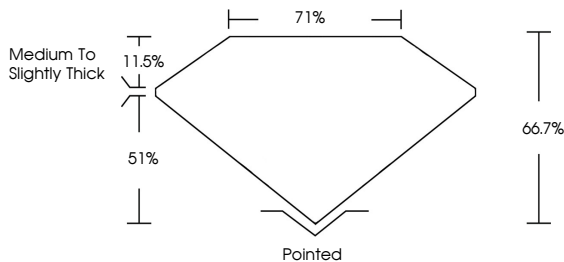

Measurements **7.81 X 5.32 X 3.55 MM**

GRADING RESULTS

Carat Weight **1.25 CARAT**
Color Grade **E**
Clarity Grade **VS 2**

Sample Image Used

ADDITIONAL GRADING INFORMATION

Polish **EXCELLENT**
Symmetry **EXCELLENT**
Fluorescence **NONE**

GRADING RESULTS

Carat Weight **1.25 CARAT**
Color Grade **E**
Clarity Grade **VS 2**

ADDITIONAL GRADING INFORMATION

Polish **EXCELLENT**
Symmetry **EXCELLENT**
Fluorescence **NONE**

Inscription(s) **IGI LG645443637**

Comments: This Laboratory Grown Diamond was created by Chemical Vapor Deposition (CVD) growth process. Type IIa

PROPORTIONS

CLARITY CHARACTERISTICS

KEY TO SYMBOLS

Red symbols indicate internal characteristics.
Green symbols indicate external characteristics.