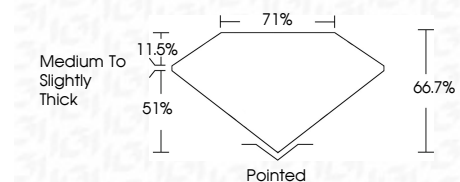

Measurements **7.81 X 5.32 X 3.55 MM**

GRADING RESULTS

Carat Weight **1.25 CARAT**
Color Grade **E**
Clarity Grade **VS 2**

Sample Image Used

ADDITIONAL GRADING INFORMATION

Polish **EXCELLENT**
Symmetry **EXCELLENT**
Fluorescence **NONE**

Inscription(s) **IGI LG645443637**

Comments: This Laboratory Grown Diamond was created by Chemical Vapor Deposition (CVD) growth process. Type IIa

August 1, 2024
IGI Report No **LG645443637**
CUT CORNERED RECT. MODIFIED BRILLIANT
Carat Weight **1.25 CARAT**
Color Grade **E**
Clarity Grade **VS 2**
Depth **66.7%**
Table **51%**
Girdle **Medium to Slightly Thick**
Culet **Pointed**
Polish **EXCELLENT**
Symmetry **EXCELLENT**
Fluorescence **NONE**
Inscription(s) **IGI LG645443637**

Comments: This Laboratory Grown Diamond was created by Chemical Vapor Deposition (CVD) growth process. Type IIa

LABORATORY GROWN DIAMOND REPORT

August 1, 2024
IGI Report Number **LG645443637**
Description **LABORATORY GROWN DIAMOND**
Shape and Cutting Style **CUT CORNERED RECTANGULAR
MODIFIED BRILLIANT**
Measurements **7.81 X 5.32 X 3.55 MM**

GRADING RESULTS

Carat Weight **1.25 CARAT**
Color Grade **E**
Clarity Grade **VS 2**

ADDITIONAL GRADING INFORMATION

Polish **EXCELLENT**
Symmetry **EXCELLENT**
Fluorescence **NONE**

Inscription(s) **IGI LG645443637**