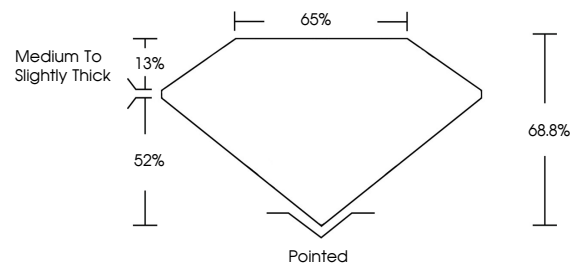

Measurements **12.04 X 8.44 X 5.81 MM**

GRADING RESULTS

Carat Weight **5.12 CARATS**
Color Grade **F**
Clarity Grade **VS 1**

ADDITIONAL GRADING INFORMATION

Polish **EXCELLENT**
Symmetry **EXCELLENT**
Fluorescence **NONE**
Inscription(s) **(LGI) LG645459577**
Comments: This Laboratory Grown Diamond was created by Chemical Vapor Deposition (CVD) growth process. Type IIa

July 27, 2024
IGI Report No **LG645459577**
CUT CORNERED RECT. MODIFIED BRILLIANT
12.04 X 8.44 X 5.81 MM
Carat Weight **5.12 CARATS**
Color Grade **F**
Clarity Grade **VS 1**
Depth **68.8%**
Table **52%**
Girdle **Medium to Slightly Thick**
Culet **Pointed**
Polish **EXCELLENT**
Symmetry **EXCELLENT**
Fluorescence **NONE**
Inscription(s) **(LGI) LG645459577**
Comments: This Laboratory Grown Diamond was created by Chemical Vapor Deposition (CVD) growth process. Type IIa

GRADING RESULTS

Carat Weight **5.12 CARATS**
Color Grade **F**
Clarity Grade **VS 1**

ADDITIONAL GRADING INFORMATION

Polish **EXCELLENT**
Symmetry **EXCELLENT**
Fluorescence **NONE**
Inscription(s) **(LGI) LG645459577**

Comments: This Laboratory Grown Diamond was created by Chemical Vapor Deposition (CVD) growth process. Type IIa

PROPORTIONS

Sample Image Used

CLARITY CHARACTERISTICS

KEY TO SYMBOLS

Red symbols indicate internal characteristics.
Green symbols indicate external characteristics.