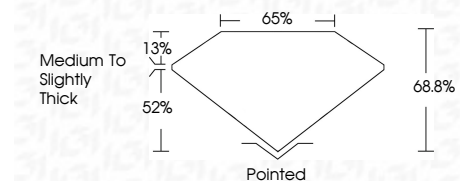

Measurements **12.04 X 8.44 X 5.81 MM**

GRADING RESULTS

Carat Weight **5.12 CARATS**
Color Grade **F**
Clarity Grade **VS 1**

ADDITIONAL GRADING INFORMATION

Polish **EXCELLENT**
Symmetry **EXCELLENT**
Fluorescence **NONE**
Inscription(s) **(LGI) LG645459577**
Comments: This Laboratory Grown Diamond was created by Chemical Vapor Deposition (CVD) growth process. Type IIa

July 27, 2024
IGI Report No **LG645459577**
CUT CORNERED RECT. MODIFIED BRILLIANT
12.04 X 8.44 X 5.81 MM
Carat Weight **5.12 CARATS**
Color Grade **F**
Clarity Grade **VS 1**
Depth **68.8%**
Table **52%**
Girdle **Medium to Slightly Thick**
Culet **Pointed**
Polish **EXCELLENT**
Symmetry **EXCELLENT**
Fluorescence **NONE**
Inscription(s) **(LGI) LG645459577**
Comments: This Laboratory Grown Diamond was created by Chemical Vapor Deposition (CVD) growth process. Type IIa

LABORATORY GROWN DIAMOND REPORT

July 27, 2024
IGI Report Number **LG645459577**
Description **LABORATORY GROWN DIAMOND**
Shape and Cutting Style **CUT CORNERED RECTANGULAR
MODIFIED BRILLIANT**
Measurements **12.04 X 8.44 X 5.81 MM**

GRADING RESULTS

Carat Weight **5.12 CARATS**
Color Grade **F**
Clarity Grade **VS 1**

ADDITIONAL GRADING INFORMATION

Polish **EXCELLENT**
Symmetry **EXCELLENT**
Fluorescence **NONE**
Inscription(s) **(LGI) LG645459577**